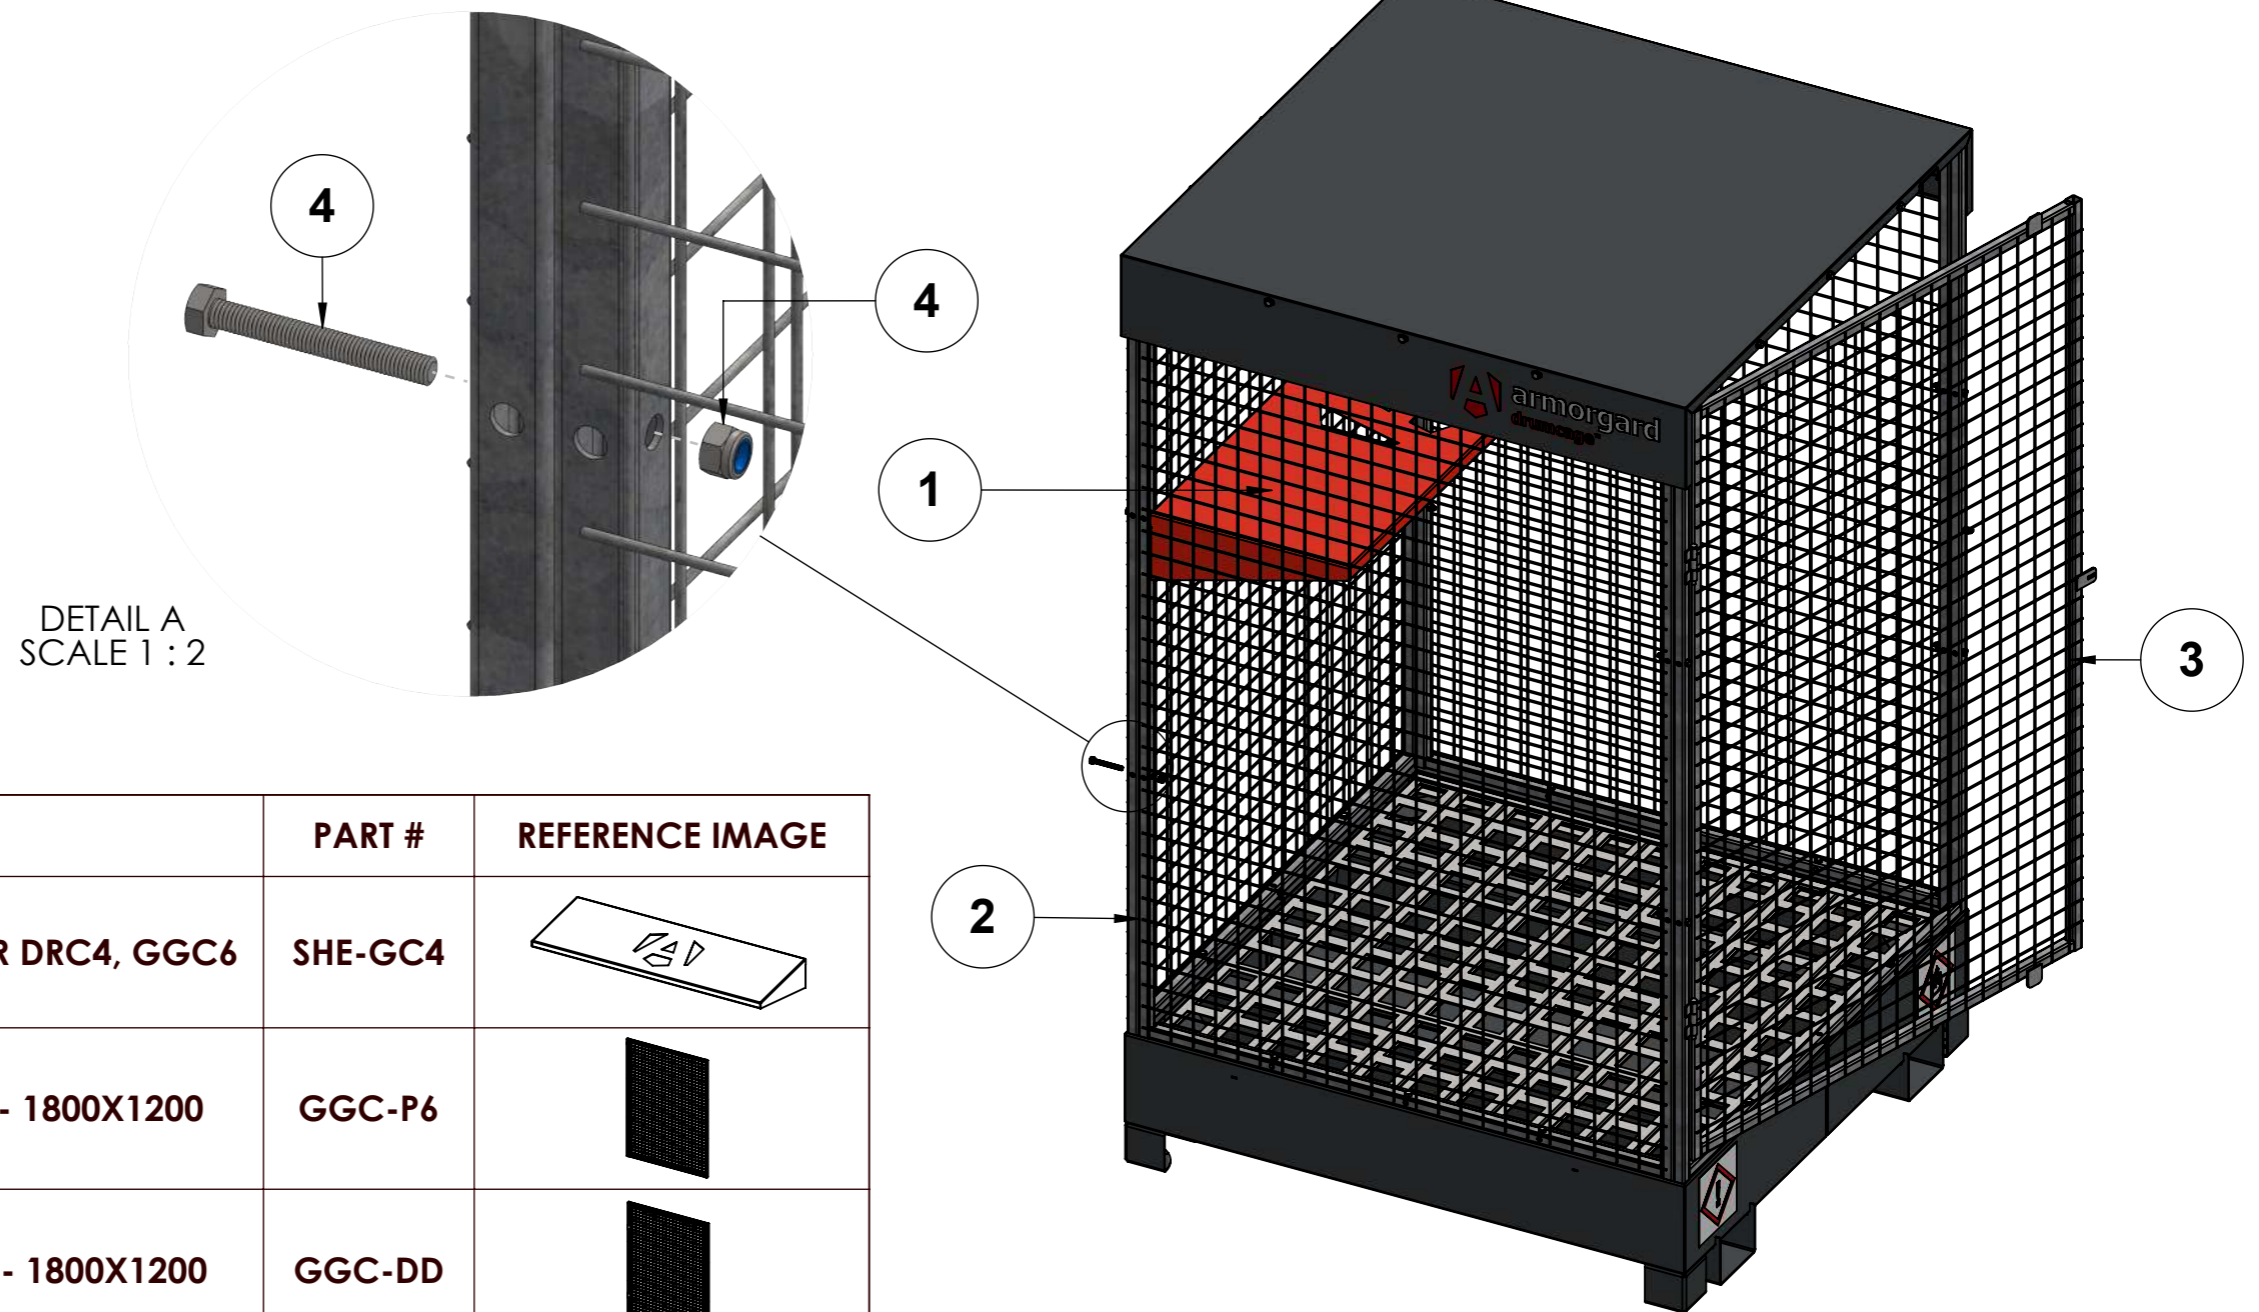

SPARE PARTS GUIDE

ITEM NO.	DESCRIPTION	PART #	REFERENCE IMAGE
1	SHELF - POWDER COATED, FOR DRC4, GGC6	SHE-GC4	
2	GORILLA GAS CAGE PANEL 6 - 1800X1200	GGC-P6	
3	GORILLA GAS CAGE DOOR D - 1800X1200	GGC-DD	
4	FIXING KIT - FOR GORILLA GAS CAGE, COMES WITH 12X M8X65 HEX HEAD SCREWS, 12X M8 NYLOCS	GGC-FK1	

PRODUCT NAME:
DRUMCAGE - DRC4

PRODUCT VERSION: P01
WEIGHT: 185KG

NOTES:

LAST DATE SAVED:
08/10/2024

THIS DRAWING MAY NOT BE COPIED, PUBLISHED OR TRANSMITTED TO A THIRD PARTY WITHOUT THE PRIOR WRITTEN CONSENT OF ARMORGARD LIMITED.

SPARE PARTS GUIDE

PRODUCT COLOUR:
RAL7021 DARK GREY

LEAD TIMES MAY VARY – PLEASE ENQUIRE

PAGE 1 of 1