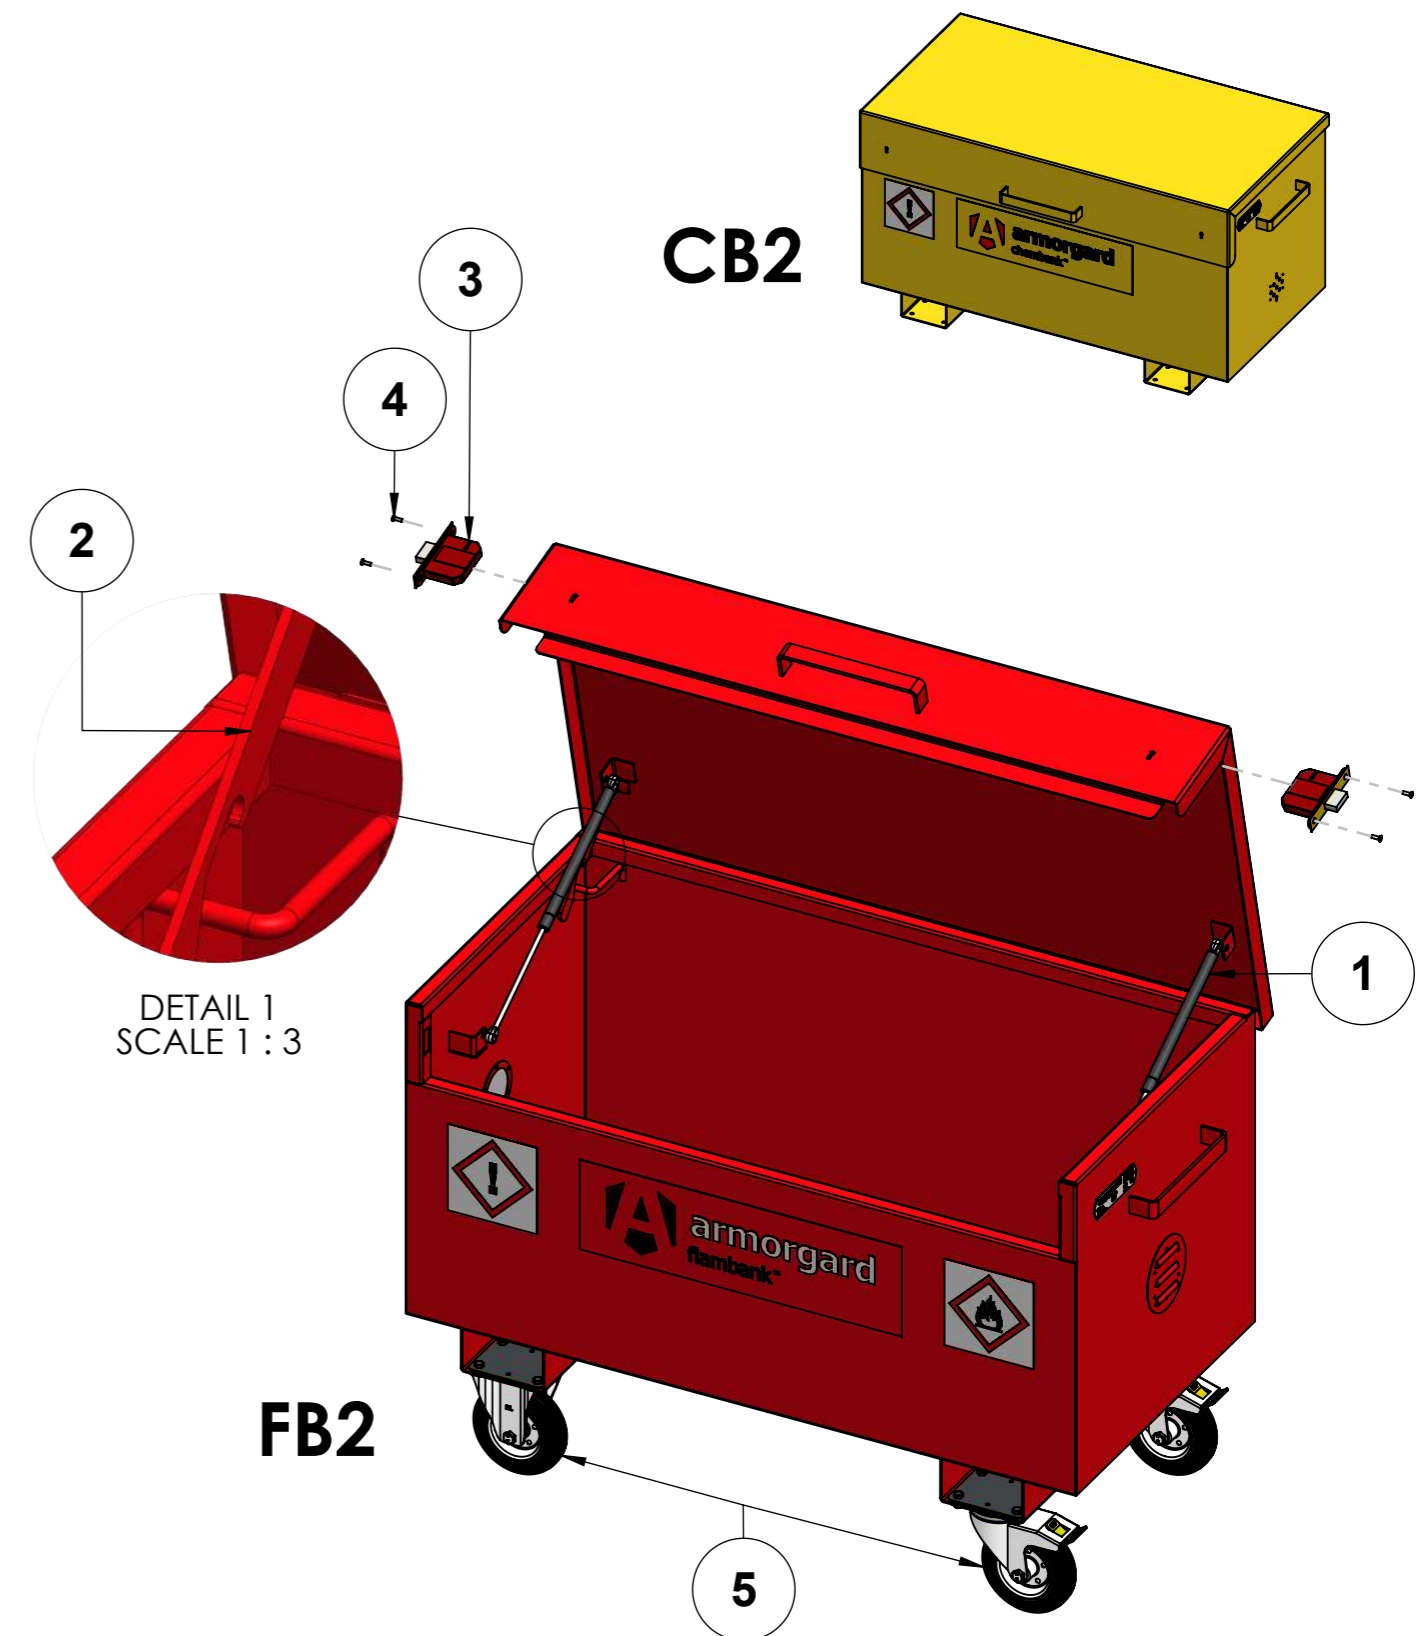

SPARE PARTS GUIDE

ITEM NO.	DESCRIPTION	PART #	REFERENCE IMAGE
1	GAS STRUT - 300N, 200mm STROKE	G300	
2	LID STAY - SUPPORTS STAY FOR TB12, TB2, TB21, TB3, TB6, FB2, FB21, FB3	STAY 1	
3	LOCK - PAIR OF 5-LEVER DEADLOCK, COMES WITH 4 KEYS	LOCK-DL2	
4	BOLT- M5X16 SOCKET COUNTERSUNK SCREW, ZINC PLATED (HIGH TENSILE GRADE 10.9)	BLT-M5x16-H	
5	CASTER SET - 160mm BLACK WHEELS: 2X SWIVEL BRAKED, 2X FIXED; 4X CASTER PLATES, 16X M8 NYLOCS	CASS1	
6	KEY - SINGLE, FOR DEADLOCK	KEY-1	
7	KEY - SET OF 3, FOR DEADLOCK	KEY-3	

PRODUCT NAME:
**FLAMBANK - FB2 &
CHEMBANK - CB2**

PRODUCT VERSION: P01
WEIGHT: 86KG

NOTES:

LAST DATE SAVED:
15/11/2024

THIS DRAWING MAY NOT BE COPIED, PUBLISHED OR TRANSMITTED TO A THIRD PARTY WITHOUT THE PRIOR WRITTEN CONSENT OF ARMORGARD LIMITED.

SPARE PARTS GUIDE

PRODUCT COLOUR:
RAL3020 RED &
RAL1023 YELLOW

LEAD TIMES MAY VARY – PLEASE ENQUIRE

PAGE 1 of 1