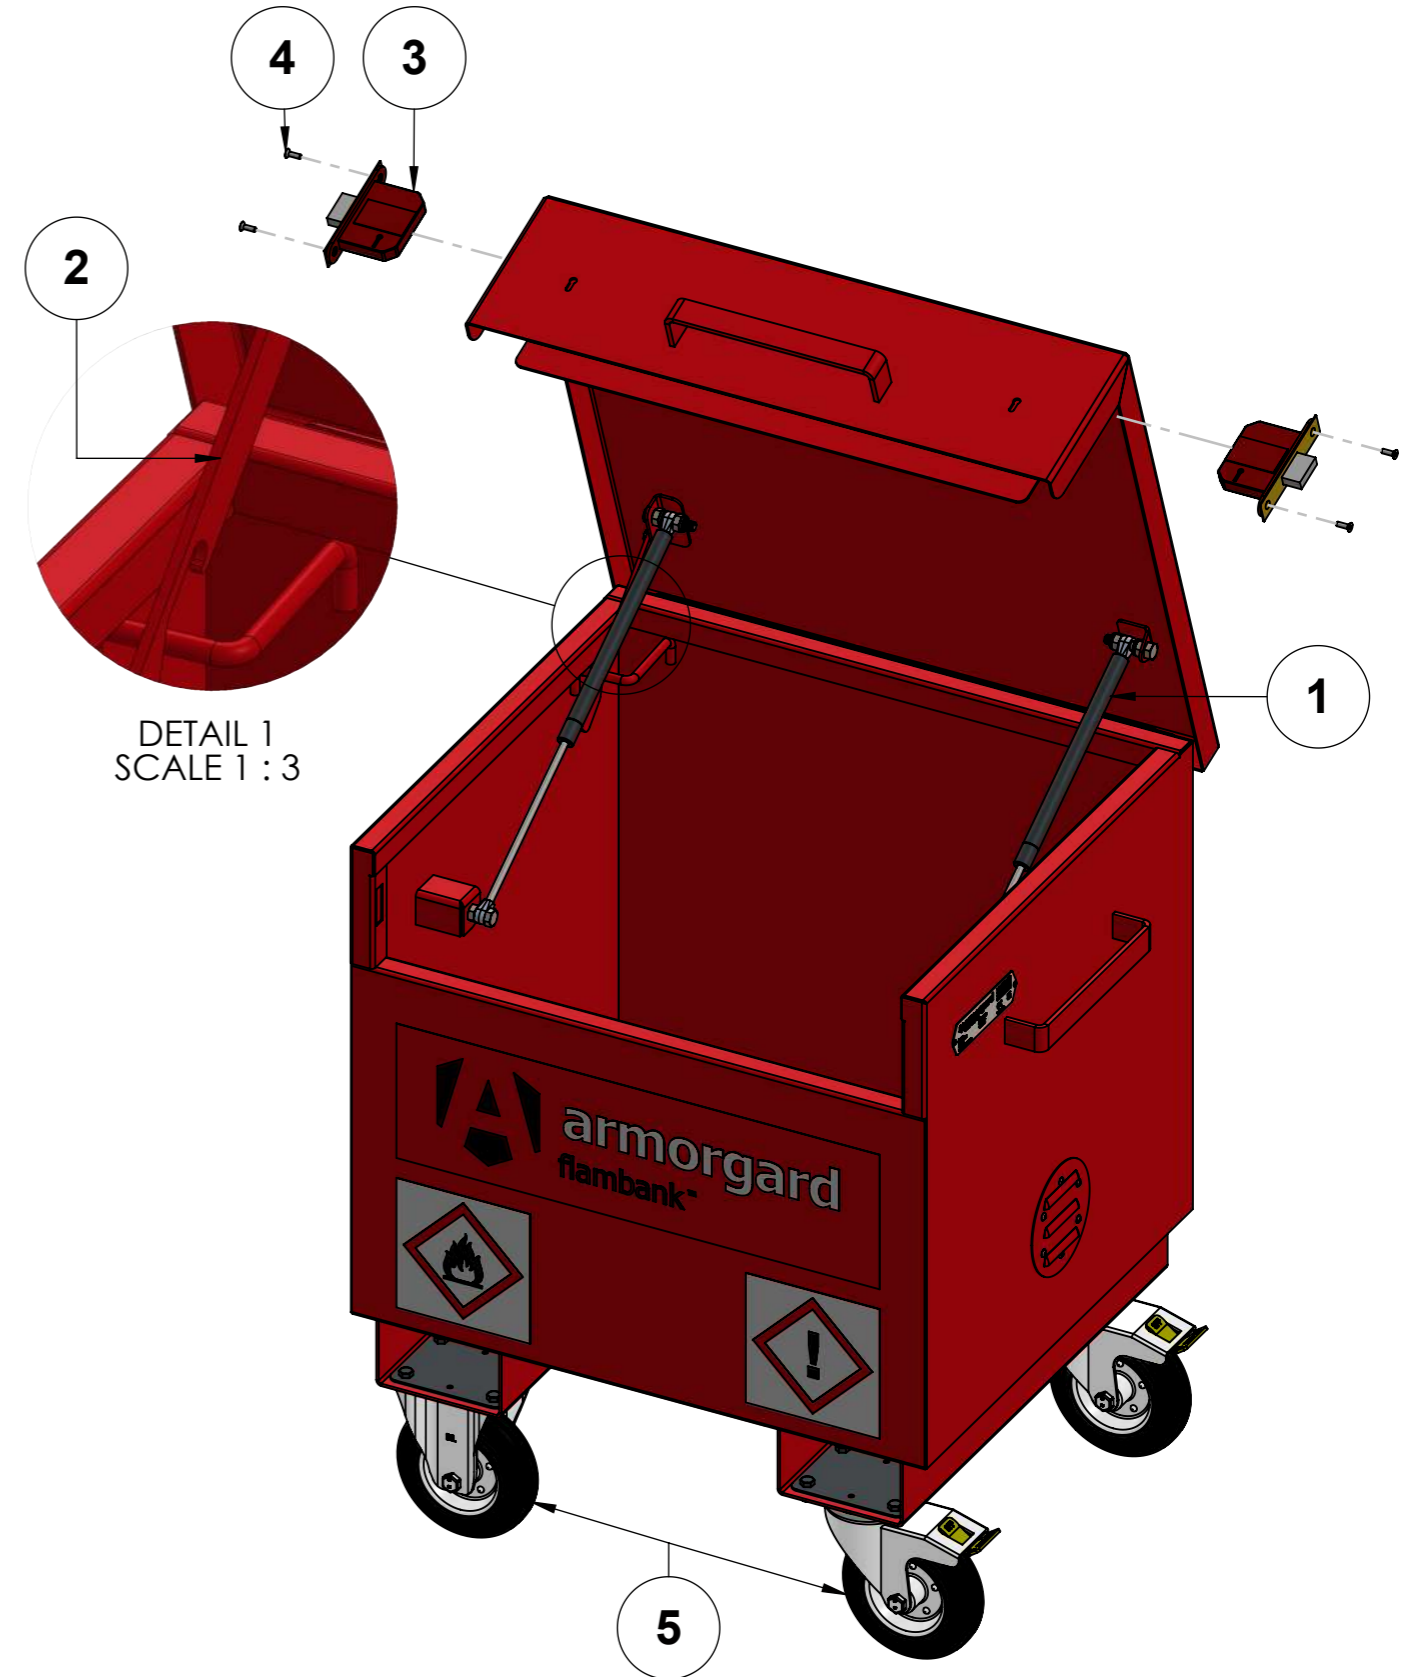

# SPARE PARTS GUIDE

ITEM NO.	DESCRIPTION	PART #	REFERENCE IMAGE
1	GAS STRUT - 300N, 200mm STROKE	G300	
2	LID STAY - SUPPORTS STAY FOR TB12, TB2, TB21, TB3, TB6, FB2, FB21, FB3	STAY 1	
3	LOCK - PAIR OF- 5 LEVER DEADLOCK, COMES WITH 4 KEYS	LOCK-DL2	
4	BOLT- M5X16 SOCKET COUNTERSUNK SCREW, ZINC PLATED (HIGH TENSILE GRADE 10.9)	BLT-M5X16-H	
5	CASTER SET - 160mm BLACK WHEELS: 2X SWIVEL BRAKED, 2X FIXED; 4X CASTER PLATES, 16X M8 NYLOCS	CASS1	
6	KEY - SINGLE, FOR DEADLOCK	KEY-1	
7	KEY - SET OF 3, FOR DEADLOCK	KEY-3	

PRODUCT NAME:  
**FLAMBANK - FB21**

PRODUCT VERSION:  
P01

WEIGHT:  
62kg

NOTES:

LAST DATE SAVED:

15/11/2024

THIS DRAWING MAY NOT BE COPIED, PUBLISHED OR TRANSMITTED TO A THIRD PARTY WITHOUT THE PRIOR WRITTEN CONSENT OF ARMORGARD LIMITED.

SPARE PARTS GUIDE

PRODUCT COLOUR:  
RAL3020 RED

LEAD TIMES MAY VARY – PLEASE ENQUIRE

**PAGE 1 of 1**