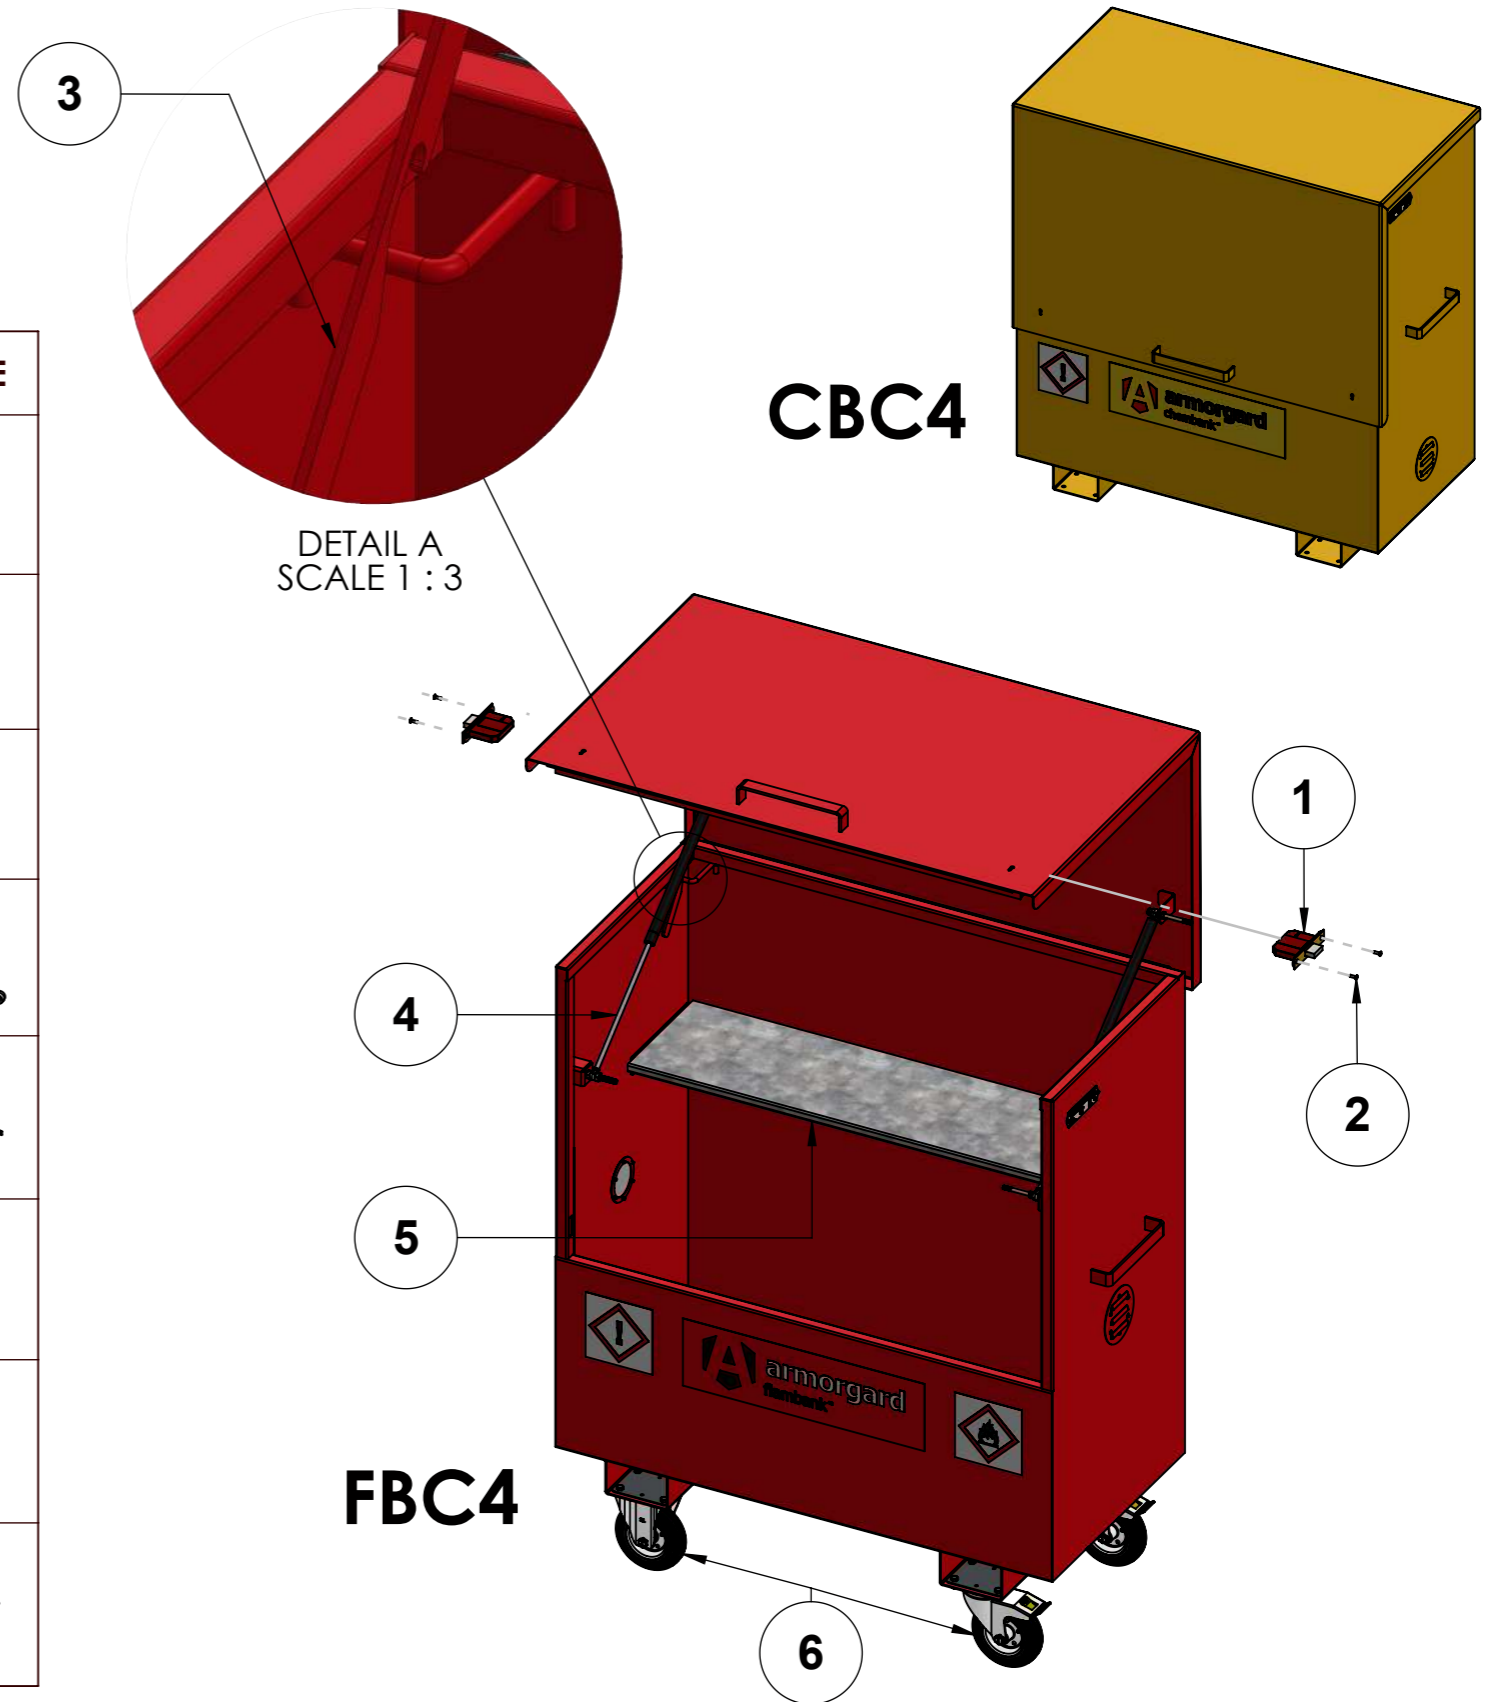

SPARE PARTS GUIDE

ITEM NO.	DESCRIPTION	PART #	REFERENCE IMAGE
1	LOCK - PAIR OF 5-LEVER DEADLOCK, COMES WITH 4 KEYS	LOCK-DL2	
2	BOLT- M5X16 SOCKET COUNTERSUNK SCREW, ZINC PLATED (HIGH TENSILE GRADE 10.9)	BLT-M5X16-H	
3	LID STAY - SUPPORT STAY FOR TBC4, TBC5, FBC4, FBC5, FBC8	STAY2	
4	1000N GAS STRUT (300MM STROKE)	G1000	
5	SHELF - GALVANISED, FOR FBC4, CBC4, FBC8	SHE-CH4	
6	CASTER SET - 160mm BLACK WHEELS: 2X SWIVEL BRAKED, 2X FIXED; 4X CASTER PLATES, 16X M8 NYLOCS	CASS1	
7	KEY - SINGLE, FOR DEADLOCK	KEY-1	
8	KEY - SET OF 3, FOR DEADLOCK	KEY-3	

PRODUCT NAME:
**FLAMBANK - FBC4 &
CHEMBANK - CBC4**

PRODUCT VERSION:
P01

WEIGHT:
140KG

NOTES:

LAST DATE SAVED:

22/11/2024

THIS DRAWING MAY NOT BE COPIED, PUBLISHED OR TRANSMITTED TO A THIRD PARTY WITHOUT THE PRIOR WRITTEN CONSENT OF ARMORGARD LIMITED.

SPARE PARTS GUIDE

PRODUCT COLOUR:
RAL3020 RED &
RAL1023 YELLOW

LEAD TIMES MAY VARY – PLEASE ENQUIRE

PAGE 1 of 1