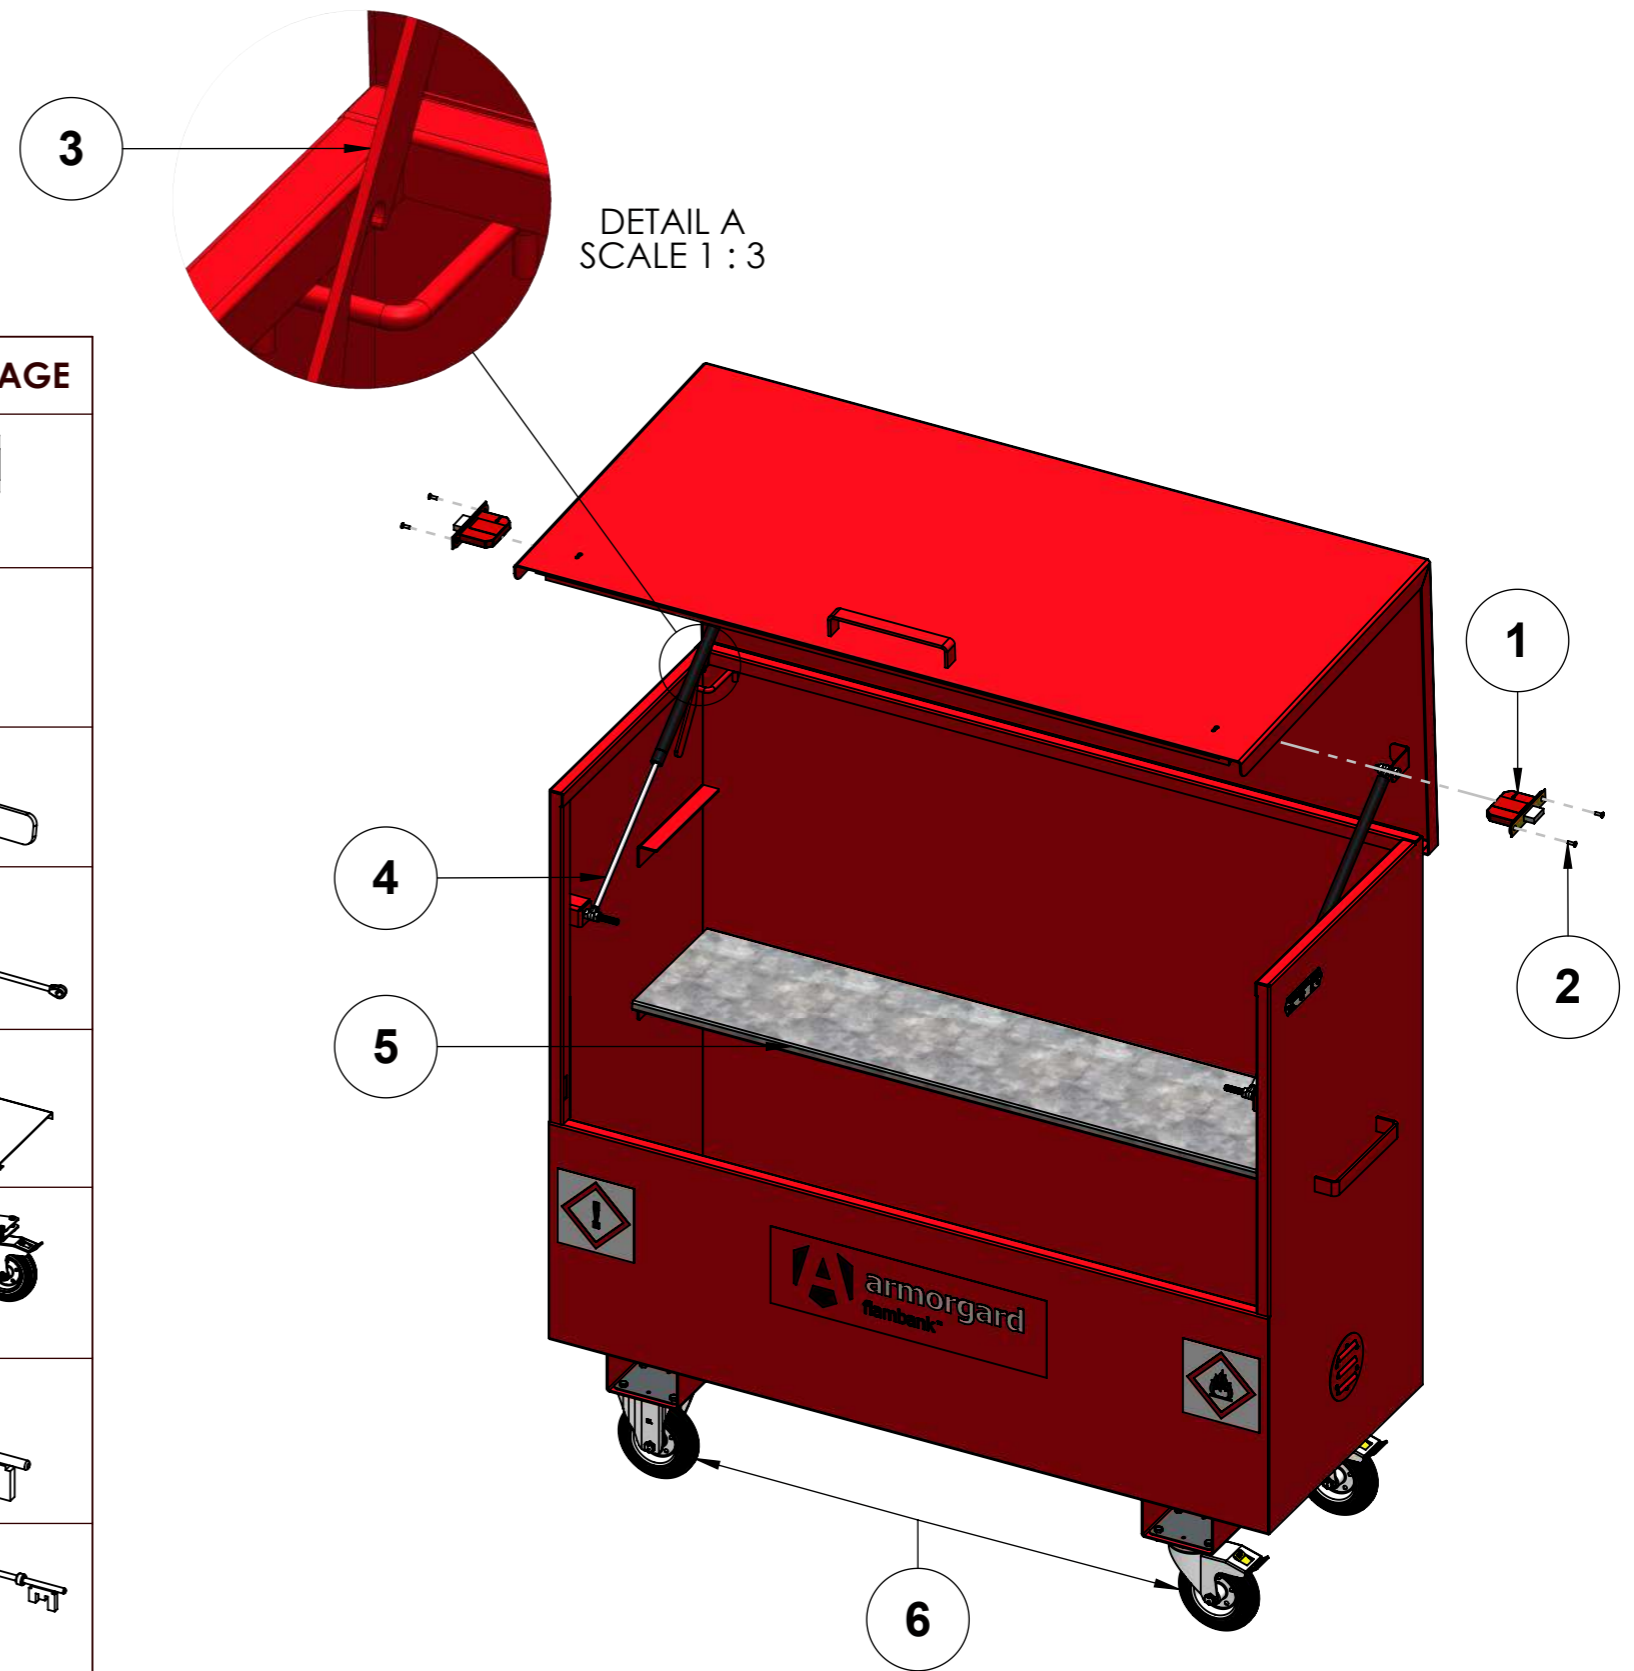

# SPARE PARTS GUIDE

ITEM NO.	DESCRIPTION	PART #	REFERENCE IMAGE
1	LOCK - PAIR OF 5-LEVER DEADLOCK, COMES WITH 4 KEYS	LOCK-DL2	
2	BOLT- M5X16 SOCKET COUNTERSUNK SCREW, ZINC PLATED (HIGH TENSILE GRADE 10.9)	BLT-M5X16-H	
3	LID STAY - SUPPORT STAY FOR TBC4, TBC5, FBC4, FBC5, FBC8	STAY2	
4	1000N GAS STRUT (300MM STROKE)	G1000	
5	SHELF - GALVANISED, FOR FBC5	SHE-CH5	
6	CASTER SET - 160mm BLACK WHEELS: 2X SWIVEL BRAKED, 2X FIXED; 4X CASTER PLATES, 16X M8 NYLOCS	CASS1	
7	KEY - SINGLE, FOR DEADLOCK	KEY-1	
8	KEY - SET OF 3, FOR DEADLOCK	KEY-3	

PRODUCT NAME:  
**FLAMBANK - FBC5**

PRODUCT VERSION: P01  
WEIGHT: 175KG

NOTES:

LAST DATE SAVED:  
22/11/2024

THIS DRAWING MAY NOT BE COPIED, PUBLISHED OR TRANSMITTED TO A THIRD PARTY WITHOUT THE PRIOR WRITTEN CONSENT OF ARMORGARD LIMITED.

SPARE PARTS GUIDE

PRODUCT COLOUR:  
RAL3020 RED

LEAD TIMES MAY VARY – PLEASE ENQUIRE