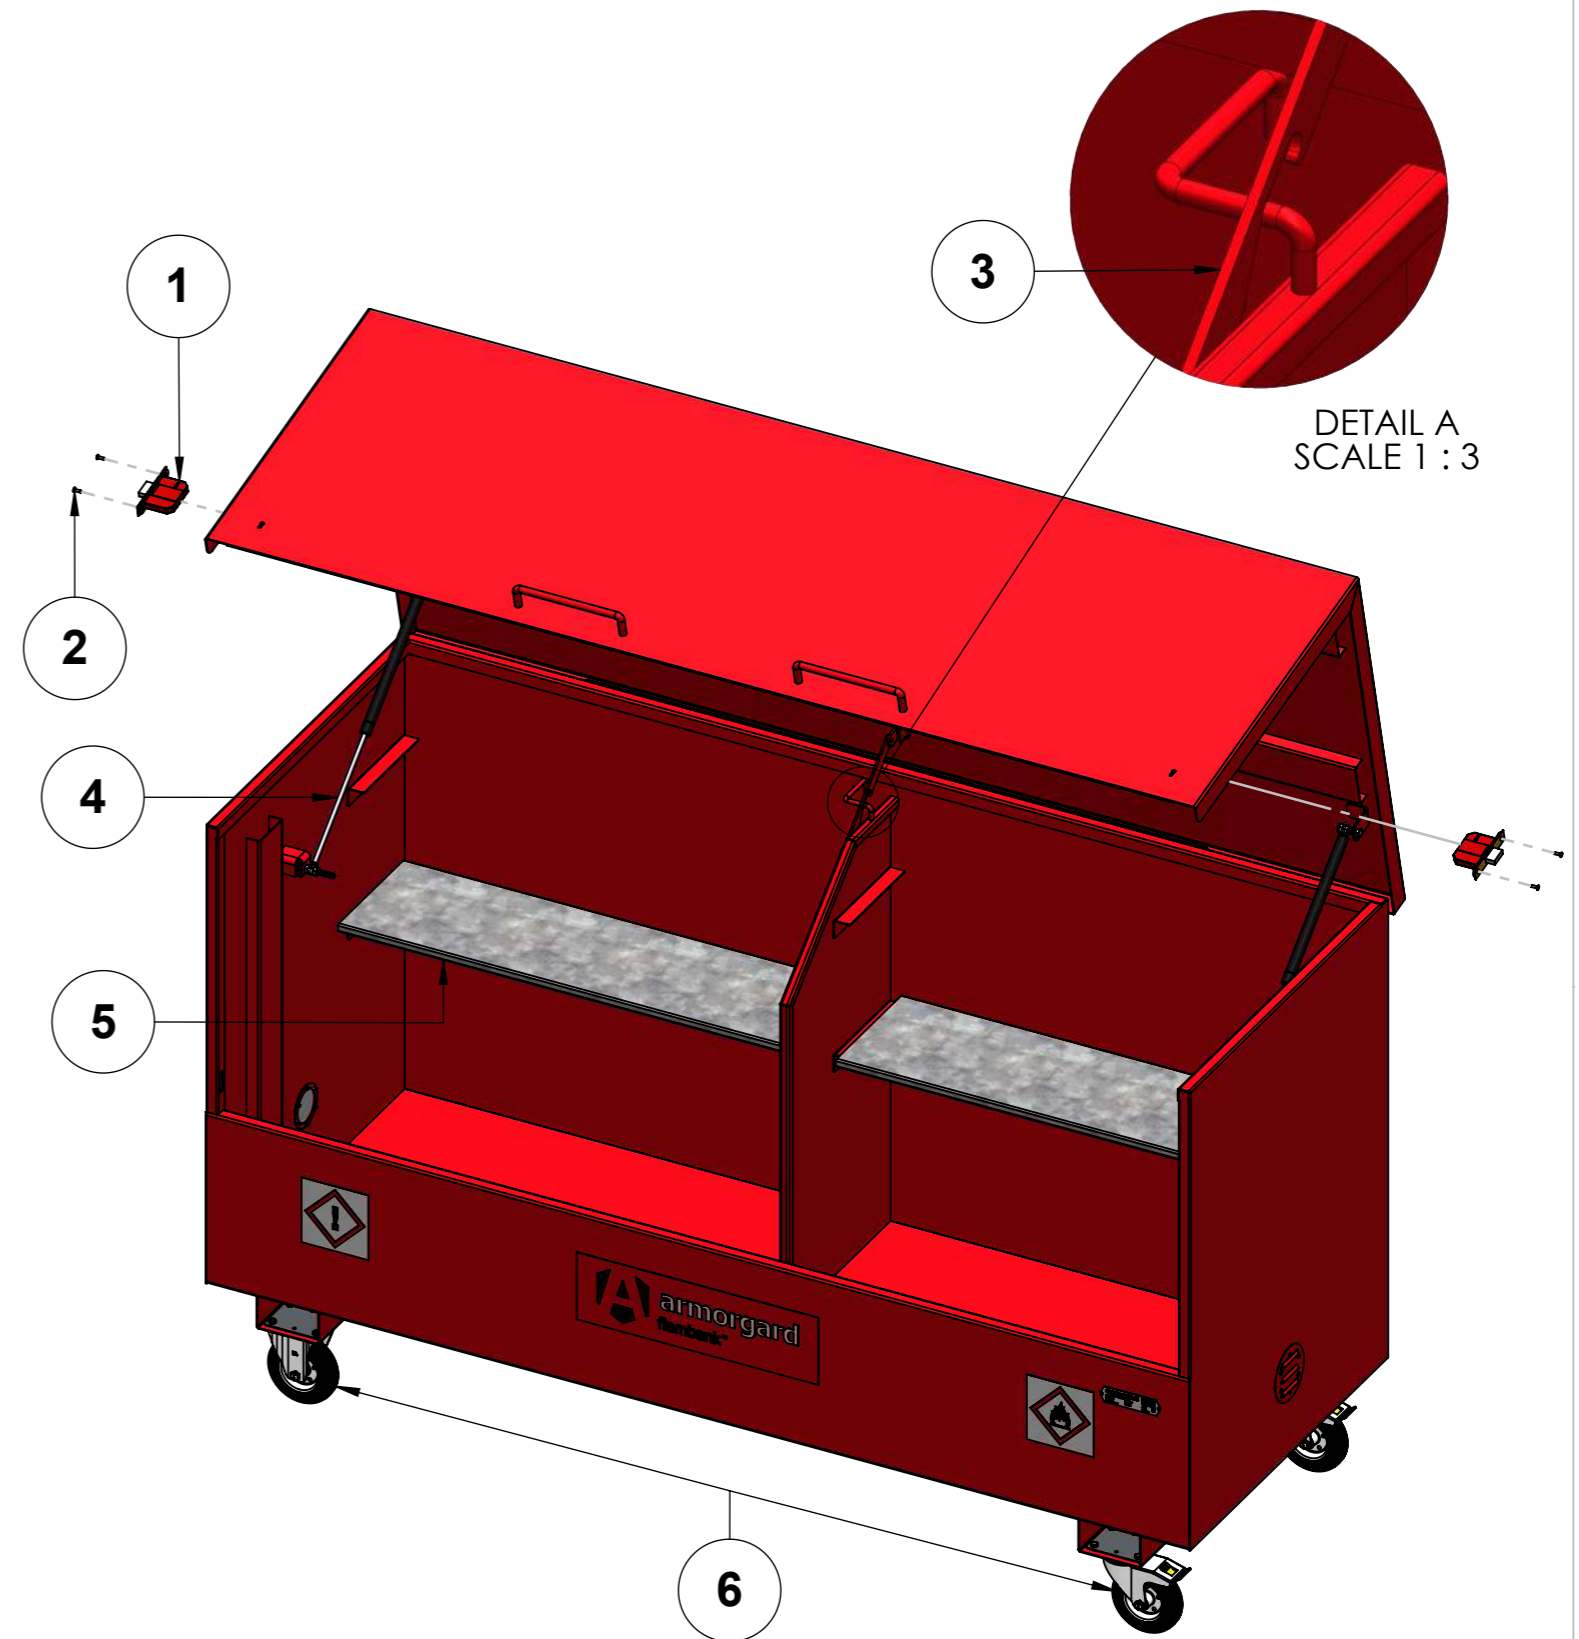

# SPARE PARTS GUIDE

ITEM NO.	DESCRIPTION	PART #	REFERENCE IMAGE
1	LOCK - PAIR OF 5-LEVER DEADLOCK, COMES WITH 4 KEYS	LOCK-DL2	
2	BOLT- M5X16 SOCKET COUNTERSUNK SCREW, ZINC PLATED (HIGH TENSILE GRADE 10.9)	BLT-M5X16-H	
3	LID STAY - SUPPORT STAY FOR TBC4, TBC5, FBC4, FBC5, FBC8	STAY2	
4	1000N GAS STRUT (300MM STROKE)	G1000	
5	SHELF - GALVANISED, FOR TBC4, TBC5, FBC4, FBC5, FBC8	SHE-CH4	
6	CASTER SET - 160mm BLACK WHEELS: 2X SWIVEL BRAKED, 2X FIXED; 4X CASTER PLATES, 16X M8 NYLOCS	CASS1	
7	KEY - SINGLE, FOR DEADLOCK	KEY-1	
8	KEY - SET OF 3, FOR DEADLOCK	KEY-3	

PRODUCT NAME:  
**FLAMBANK - FBC8**

PRODUCT VERSION:  
P01

WEIGHT:  
328KG

NOTES:

LAST DATE SAVED:

22/11/2024

THIS DRAWING MAY NOT BE COPIED, PUBLISHED OR TRANSMITTED TO A THIRD PARTY WITHOUT THE PRIOR WRITTEN CONSENT OF ARMORGARD LIMITED.

SPARE PARTS GUIDE

PRODUCT COLOUR:  
RAL3020 RED

LEAD TIMES MAY VARY – PLEASE ENQUIRE

**PAGE 1 of 1**