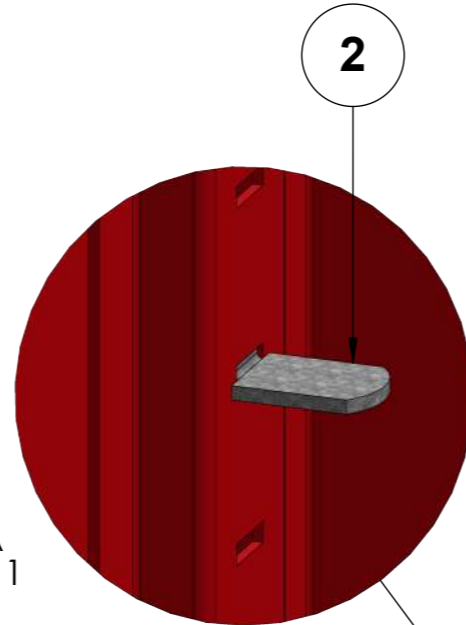

# SPARE PARTS GUIDE

DETAIL A  
SCALE 1 : 1

ITEM NO.	DESCRIPTION	PART #	REFERENCE IMAGE
1	SHELF - GALVANISED, COMES WITH 4 BRACKETS, FOR TSC2, FSC2, FC2	SHE-C2	
2	SHELF - BRACKET SET ONLY, COMES WITH 12 BRACKETS, FOR TSC, FSC, FC RANGES	SHE-CB	
3	BOLT- M5X16 SOCKET COUNTERSUNK SCREW, ZINC PLATED (HIGH TENSILE GRADE 10.9)	BLT-M5X16-H	
4	LOCK - PAIR OF 5-LEVER FORTRESS DEADLOCKS, COMES WITH 4 KEYS	LOCK-DL2	

PRODUCT NAME:  
**FLLAMSTOR CABINET - FSC2**

PRODUCT VERSION: P01  
WEIGHT: 64kg

NOTES:

LAST DATE SAVED:  
09/01/2025

THIS DRAWING MAY NOT BE COPIED, PUBLISHED OR TRANSMITTED TO A THIRD PARTY WITHOUT THE PRIOR WRITTEN CONSENT OF ARMORGARD LIMITED.

SPARE PARTS GUIDE

PRODUCT COLOUR:  
RAL3020 RED

LEAD TIMES MAY VARY – PLEASE ENQUIRE

**PAGE 1 of 1**