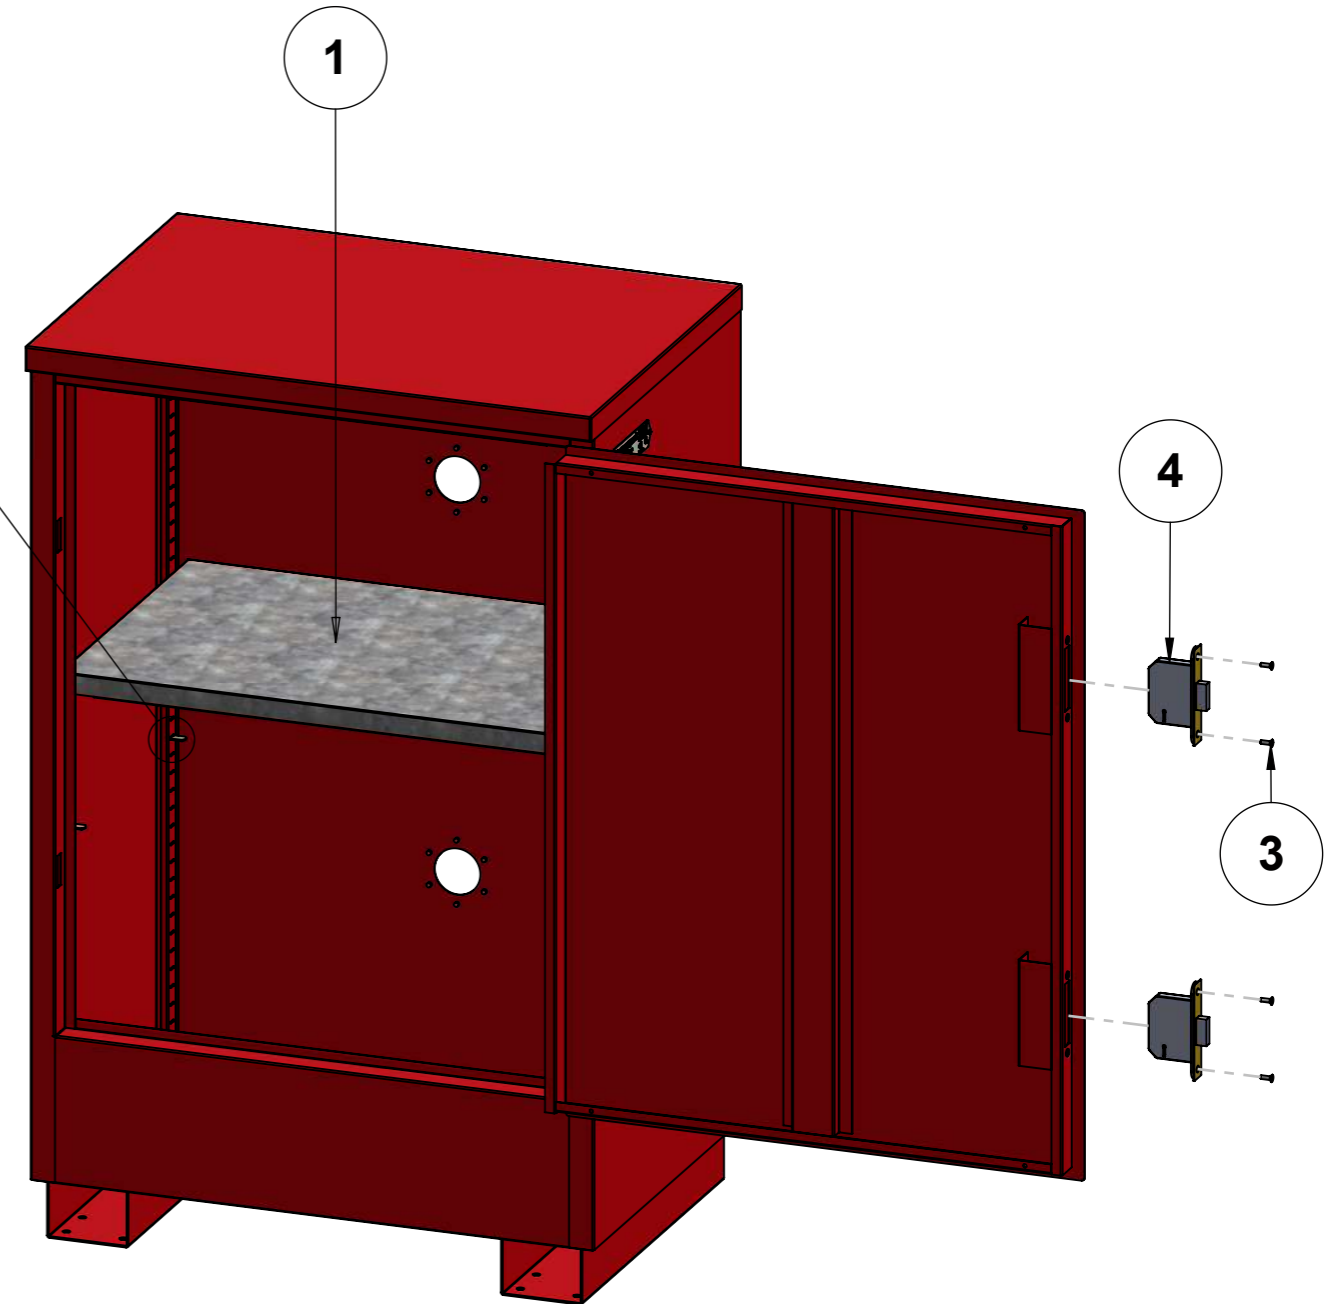

# SPARE PARTS GUIDE

DETAIL A  
SCALE 1 : 1

ITEM NO.	DESCRIPTION	PART #	REFERENCE IMAGE
1	SHELF - GALVANISED, COMES WITH 4 BRACKETS, FOR TSC2, FSC2, FC2	SHE-C2	
2	SHELF - BRACKET SET ONLY, COMES WITH 12 BRACKETS, FOR TSC, FSC, FC RANGES	SHE-CB	
3	BOLT- M5X16 SOCKET COUNTERSUNK SCREW, ZINC PLATED (HIGH TENSILE GRADE 10.9)	BLT-M5X16-H	
4	LOCK - PAIR OF 5-LEVER FORTRESS DEADLOCKS, COMES WITH 4 KEYS	LOCK-DL2	

PRODUCT NAME:  
**FLLAMSTOR CABINET - FSC2**

PRODUCT VERSION: P01  
WEIGHT: 64kg

NOTES:

LAST DATE SAVED:  
09/01/2025

THIS DRAWING MAY NOT BE COPIED, PUBLISHED OR TRANSMITTED TO A THIRD PARTY WITHOUT THE PRIOR WRITTEN CONSENT OF ARMORGARD LIMITED.

SPARE PARTS GUIDE

PRODUCT COLOUR:  
RAL3020 RED

LEAD TIMES MAY VARY – PLEASE ENQUIRE

**PAGE 1 of 1**