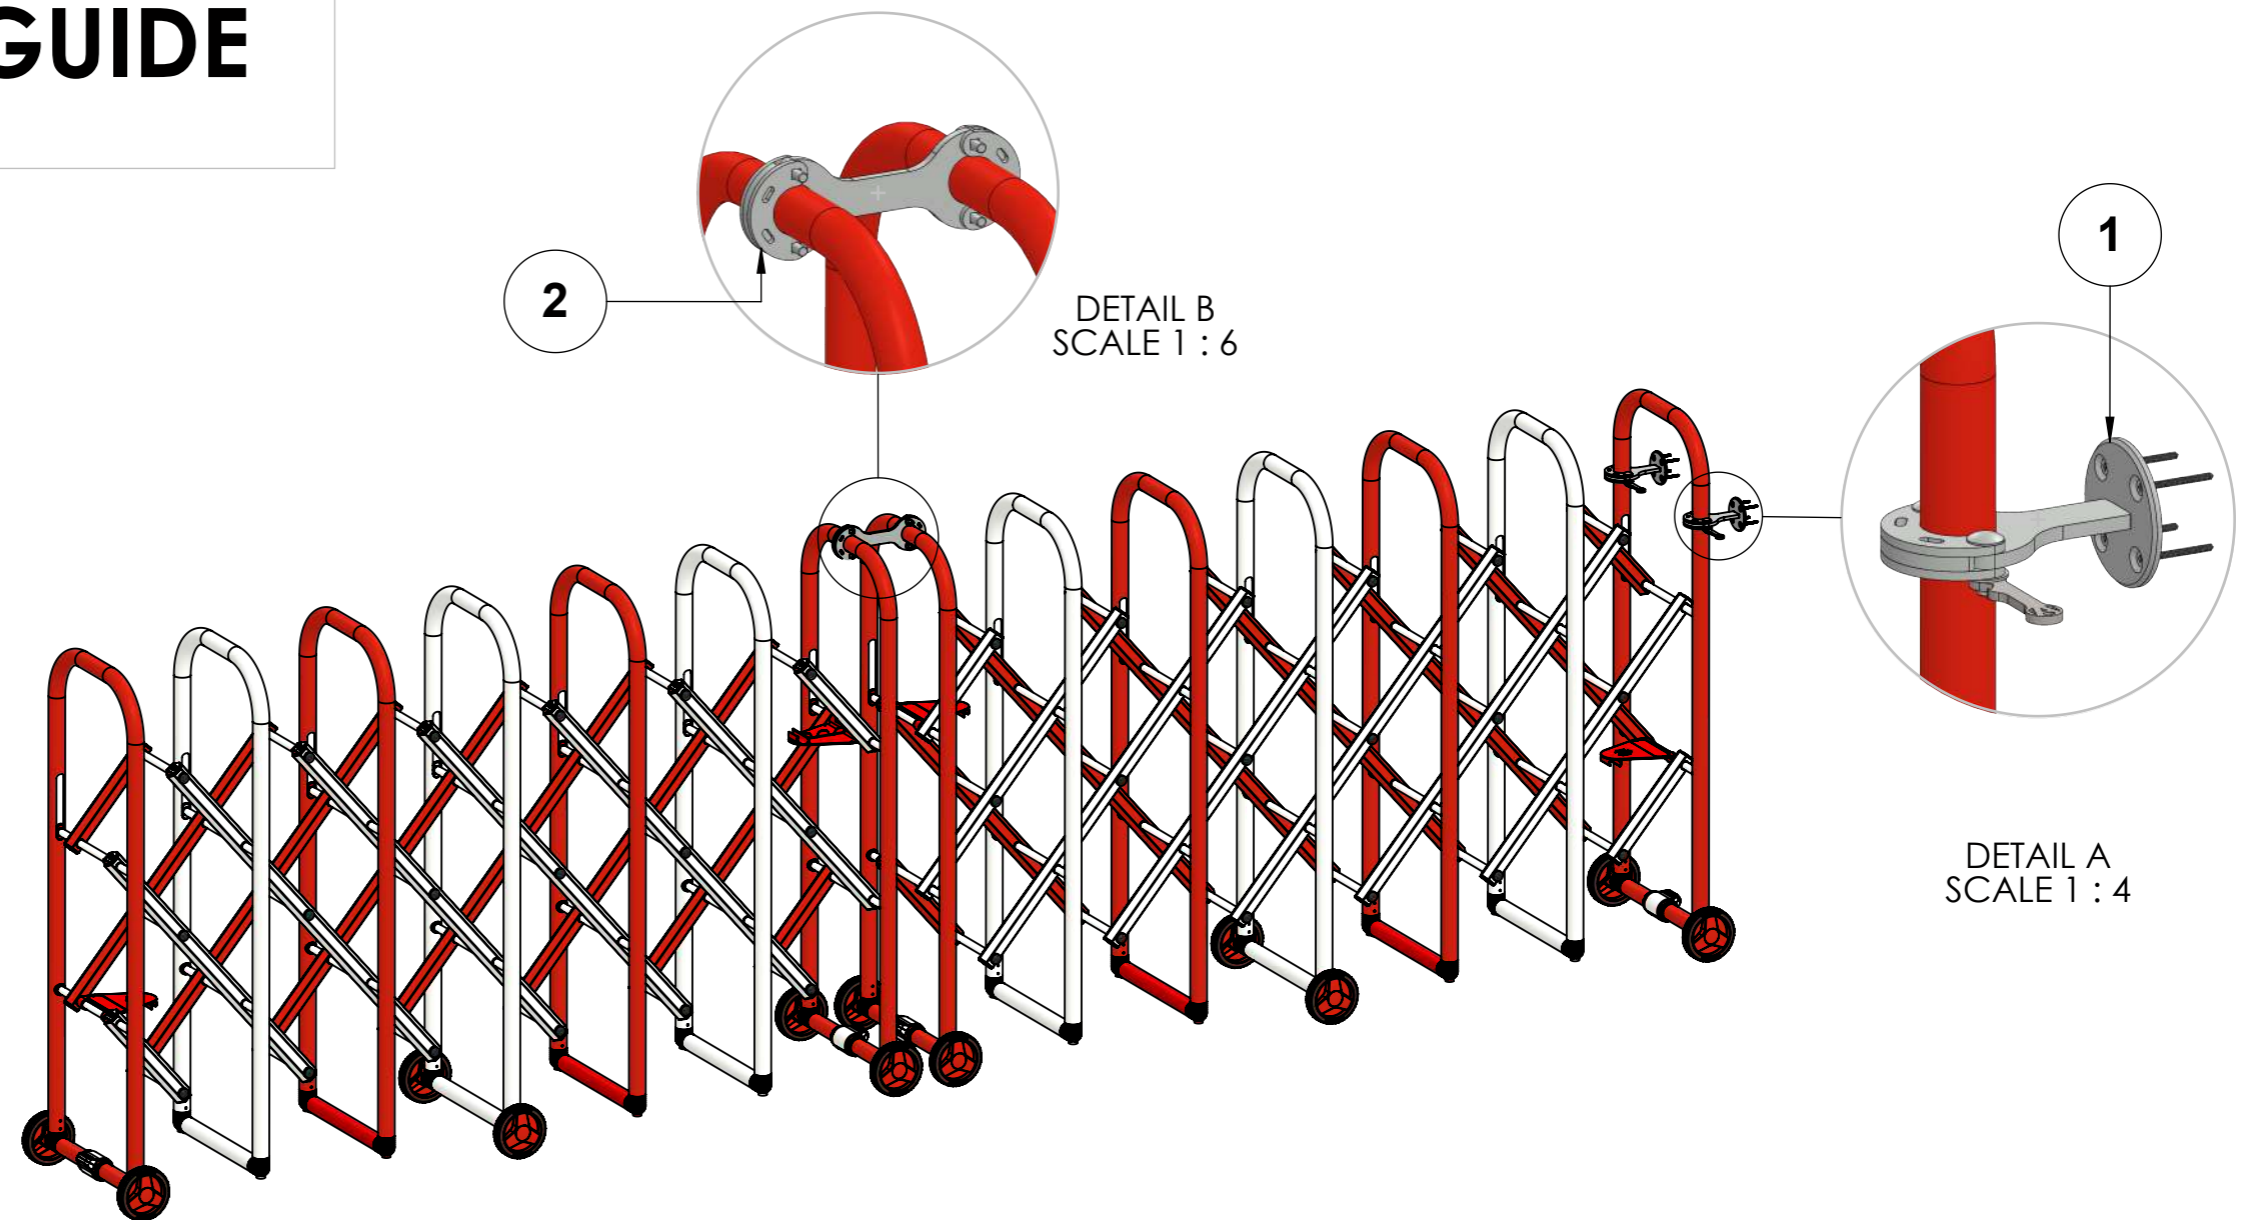

SPARE PARTS GUIDE

ITEM NO.	DESCRIPTION	PART #	REFERENCE IMAGE
1	INSTAGATE IGA1 ANCHOR KIT, COMES WITH 1X ANCHOR BRACKET, 2X M8X30 COACH BOLTS, 2X M8 WASHERS, 4X M8 NYLOCS	IGA1	
2	INSTAGATE IGL1 LINKING KIT, COMES WITH 1X LINKING BRACKET, 4X M8X30 COACH BOLTS, 4X M8 WASHERS, 4X M8 NYLOCS	IGL1	

PRODUCT NAME:
INSTAGATE - IG4 & IG6

PRODUCT VERSION:
P01

WEIGHT:
36KG

NOTES:

LAST DATE SAVED:

29/10/2024

THIS DRAWING MAY NOT BE COPIED, PUBLISHED OR TRANSMITTED TO A THIRD PARTY WITHOUT THE PRIOR WRITTEN CONSENT OF ARMORGARD LIMITED.

SPARE PARTS GUIDE

PRODUCT COLOUR:
RAL3020 RED

LEAD TIMES MAY VARY – PLEASE ENQUIRE

PAGE 1 of 1