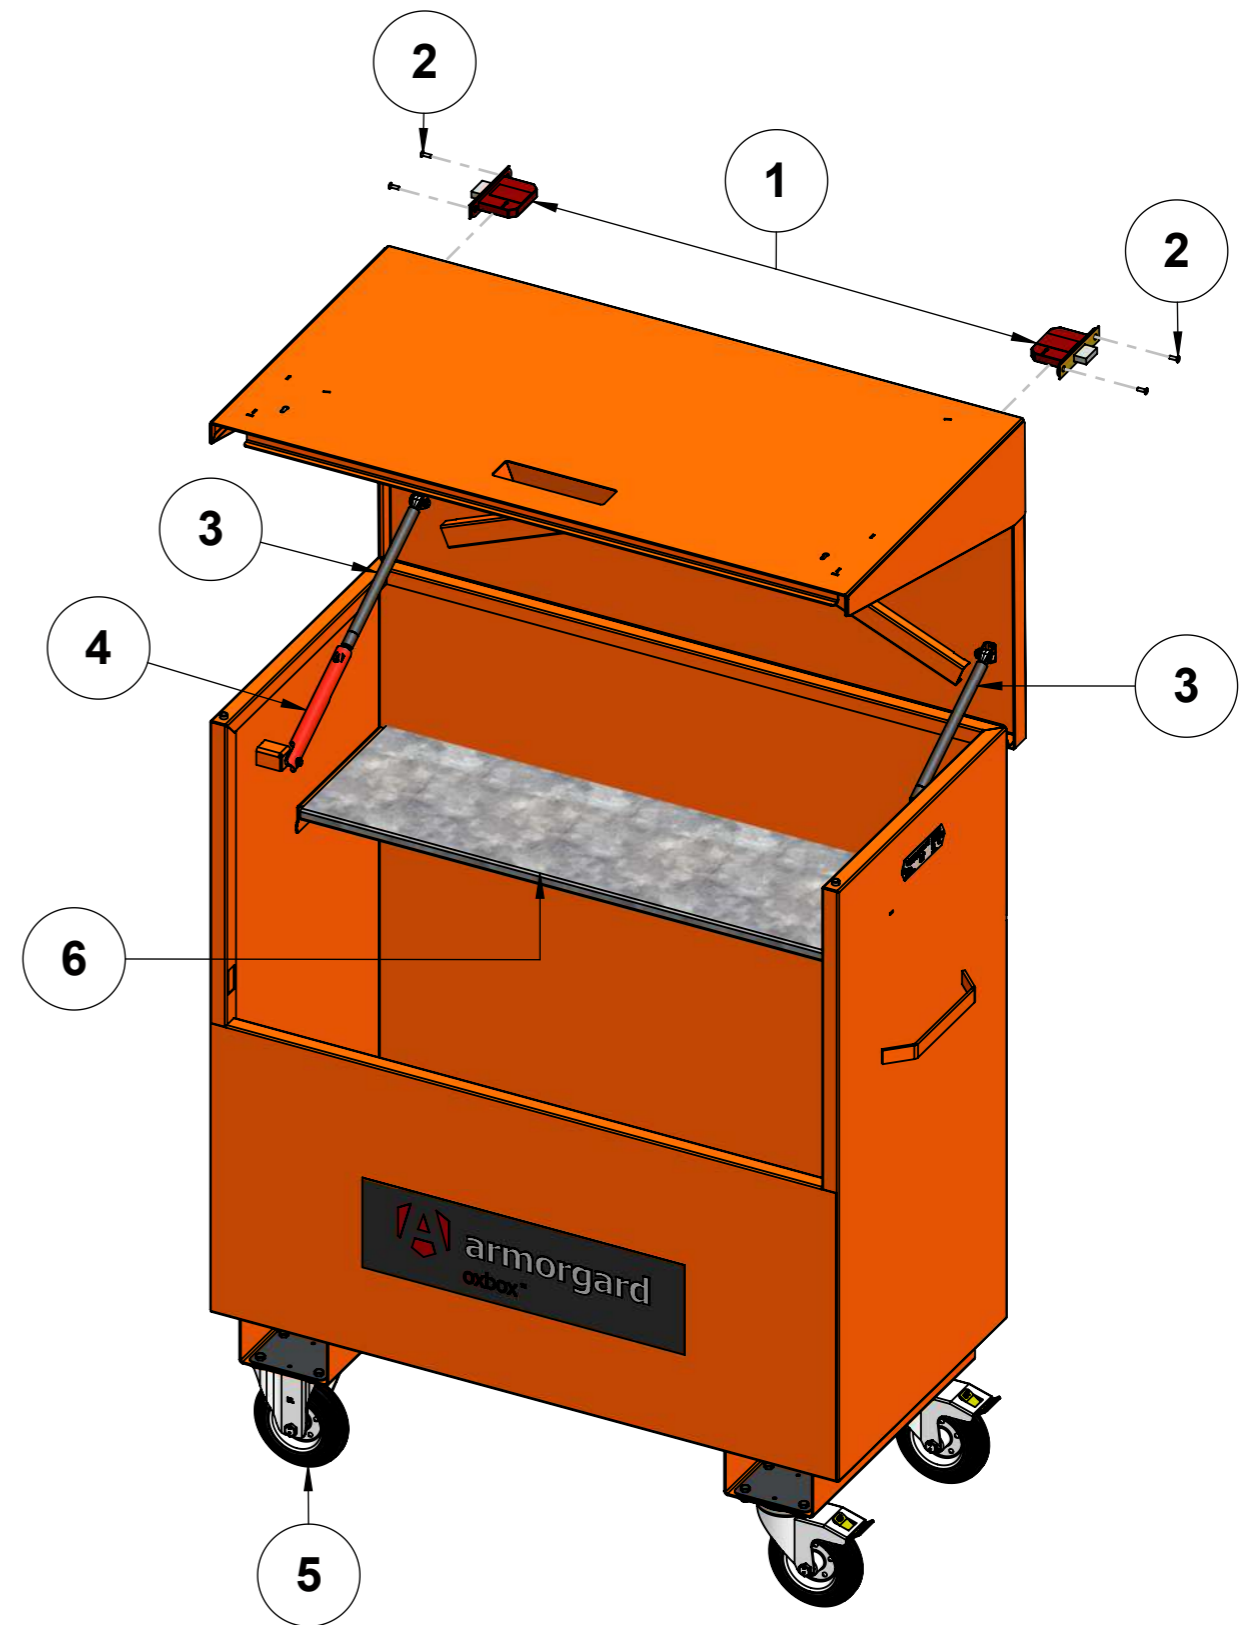

# SPARE PARTS GUIDE

ITEM NO.	DESCRIPTION	PART #	REFERENCE IMAGE
1	LOCK - PAIR OF 5-LEVER DEADLOCK, COMES WITH 4 KEYS	LOCK-DL2	
2	BOLT- M5X16 SOCKET COUNTERSUNK SCREW, ZINC PLATED (HIGH TENSILE GRADE 10.9)	BLT-M5X16-H	
3	GAS STRUT - 450N, 200mm STROKE	G450	
4	SLAMSTOP (200mm STROKE)	SLM-200	
5	CASTER SET - 160mm BLACK WHEELS: 2X SWIVEL BRAKED, 2X FIXED; 4X CASTER PLATES, 16X M8 NYLOCS	CASS1	
6	SHELF - GALVANISED, FOR OX4	SHE-CH4-OX	

PRODUCT NAME:  
**OXBOX - OX4OR**

PRODUCT VERSION:  
P02

WEIGHT:  
105KG

NOTES:

LAST DATE SAVED:

18/09/2024

THIS DRAWING MAY NOT BE COPIED, PUBLISHED OR TRANSMITTED TO A THIRD PARTY WITHOUT THE PRIOR WRITTEN CONSENT OF ARMORGARD LIMITED.

SPARE PARTS GUIDE

PRODUCT COLOUR:  
RAL2004 ORANGE

LEAD TIMES MAY VARY – PLEASE ENQUIRE

**PAGE 1 of 1**