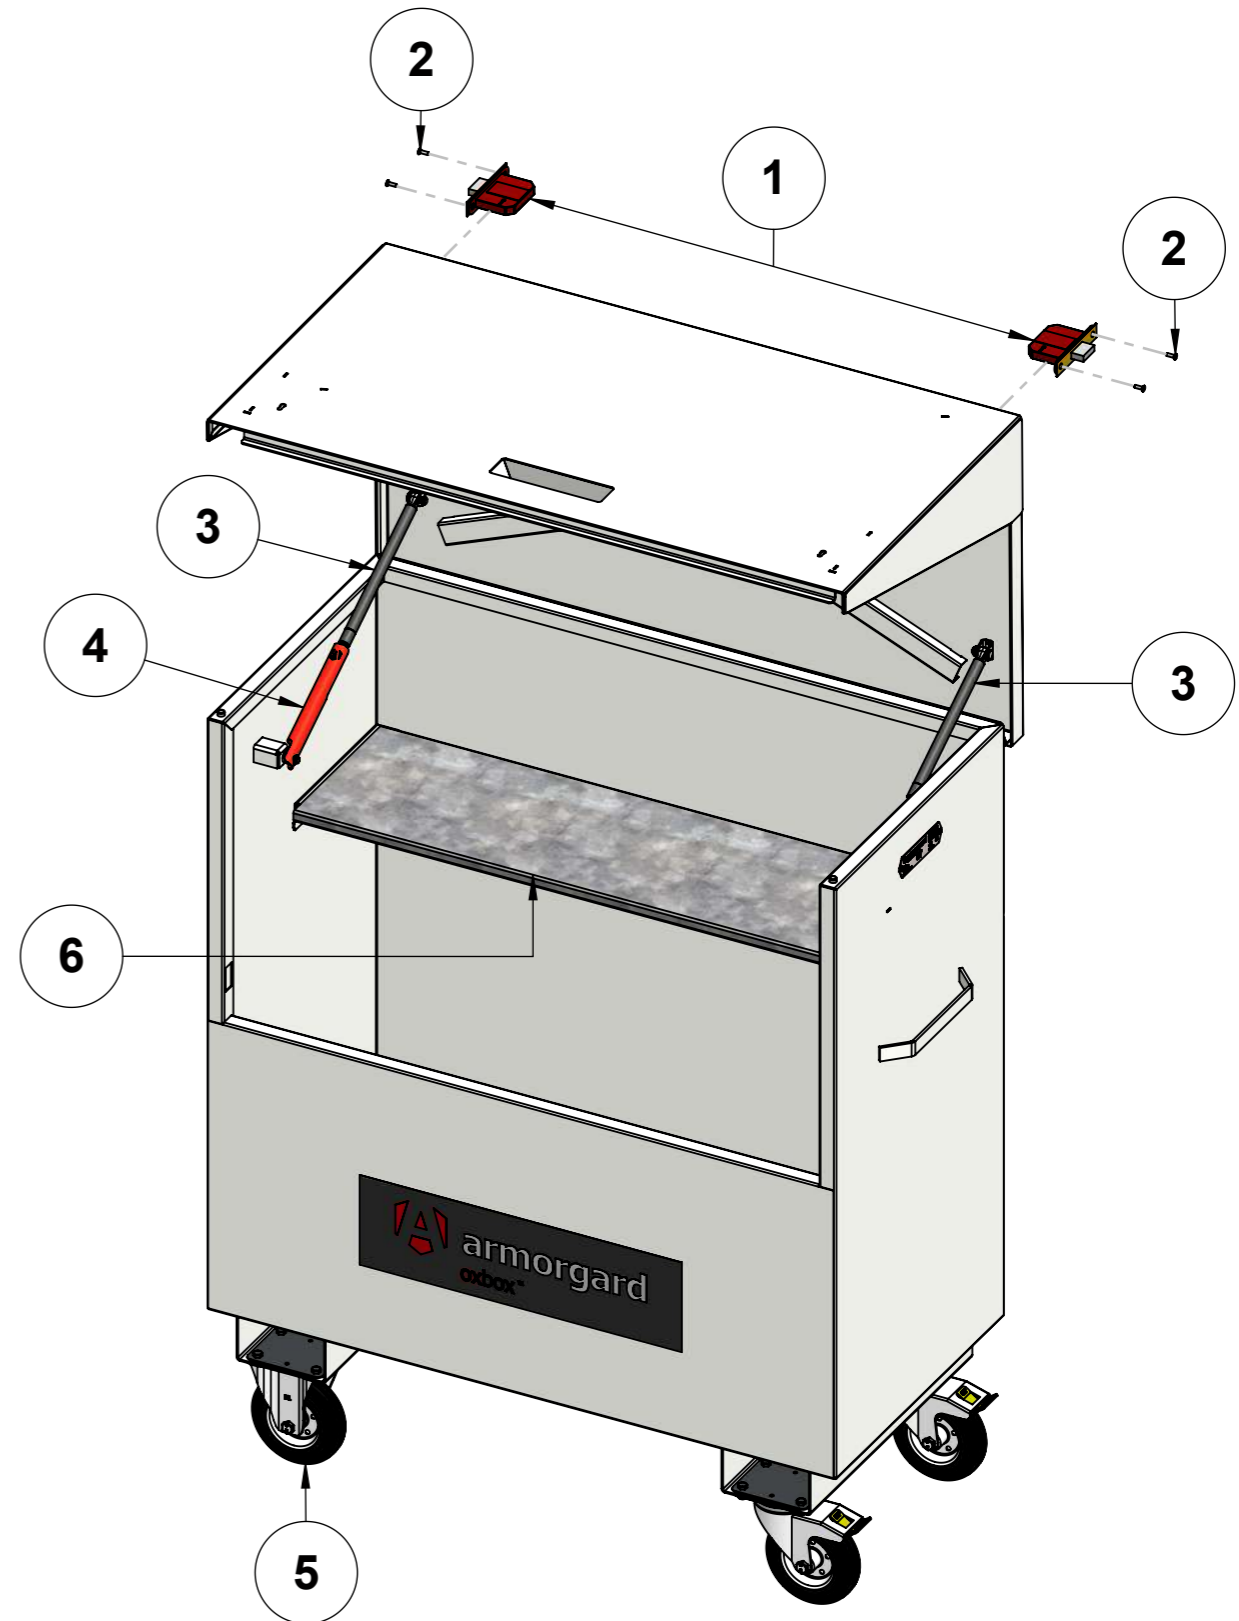

SPARE PARTS GUIDE

ITEM NO.	DESCRIPTION	PART #	REFERENCE IMAGE
1	LOCK - PAIR OF 5-LEVER DEADLOCK, COMES WITH 4 KEYS	LOCK-DL2	
2	BOLT- M5X16 SOCKET COUNTERSUNK SCREW, ZINC PLATED (HIGH TENSILE GRADE 10.9)	BLT-M5X16-H	
3	GAS STRUT - 450N, 200mm STROKE	G450	
4	SLAMSTOP (200mm STROKE)	SLM-200	
5	CASTER SET - 160mm BLACK WHEELS: 2X SWIVEL BRAKED, 2X FIXED; 4X CASTER PLATES, 16X M8 NYLOCS	CASS1	
6	SHELF - GALVANISED, FOR OX4	SHE-CH4-OX	

PRODUCT NAME:
OXBOX - OX4WH

PRODUCT VERSION:
P02

WEIGHT:
105KG

NOTES:

LAST DATE SAVED:

18/09/2024

THIS DRAWING MAY NOT BE COPIED, PUBLISHED OR TRANSMITTED TO A THIRD PARTY WITHOUT THE PRIOR WRITTEN CONSENT OF ARMORGARD LIMITED.

SPARE PARTS GUIDE

PRODUCT COLOUR:
RAL9003 WHITE

LEAD TIMES MAY VARY – PLEASE ENQUIRE

PAGE 1 of 1