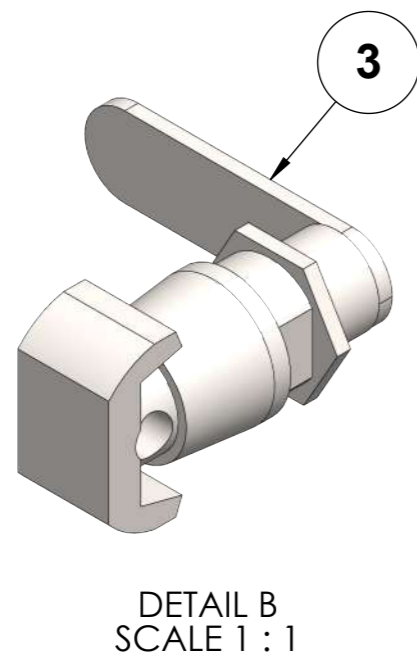

# SPARE PARTS GUIDE

PRODUCT NAME:  
**POWERSTATION - PWS6**

PRODUCT VERSION: P02  
WEIGHT: 45KG

NOTES:

LAST DATE SAVED:  
22/10/2024

THIS DRAWING MAY NOT BE COPIED, PUBLISHED OR TRANSMITTED TO A THIRD PARTY WITHOUT THE PRIOR WRITTEN CONSENT OF ARMORGARD LIMITED.

SPARE PARTS GUIDE

PRODUCT COLOUR:  
RAL7021 DARK GREY  
RAL3020 RED

LEAD TIMES MAY VARY – PLEASE ENQUIRE

**PAGE 1 of 2**

ITEM NO.	DESCRIPTION	PART #	REFERENCE IMAGE
1	POWERSTATION PWS-ROD HINGE ROD, SINGLE	PWS-ROD	
2	LOCK - SERIES CC LOCK FOR POWERSTATION, COMES WITH 2 KEYS.	LOCK-CAM	
3	LOCK - CAM LOCK, FOR PADLOCK	LOCK-PAD	
4	CABLE - 13A, 240V, TYPE G, RCD PROTECTED PLUG AND IEC 19 PLUG SUPPLY LEAD.	PLG-RCD-IEC	
5	KEY - SINGLE FOR POWERSTATION.	KEY-PWS	
6	SOCKET - PLASTIC 13A, 240V, TYPE G, 2 GANG DOUBLE POLE SWITCHED SOCKET, WHITE.	SOC-240-DOM-P	
7	POWERSTATION PWS-DP DOOR PANEL, SINGLE	PWS-DP	
8	FOOT - 25mm SINGLE END CAP.	CAP-25B	