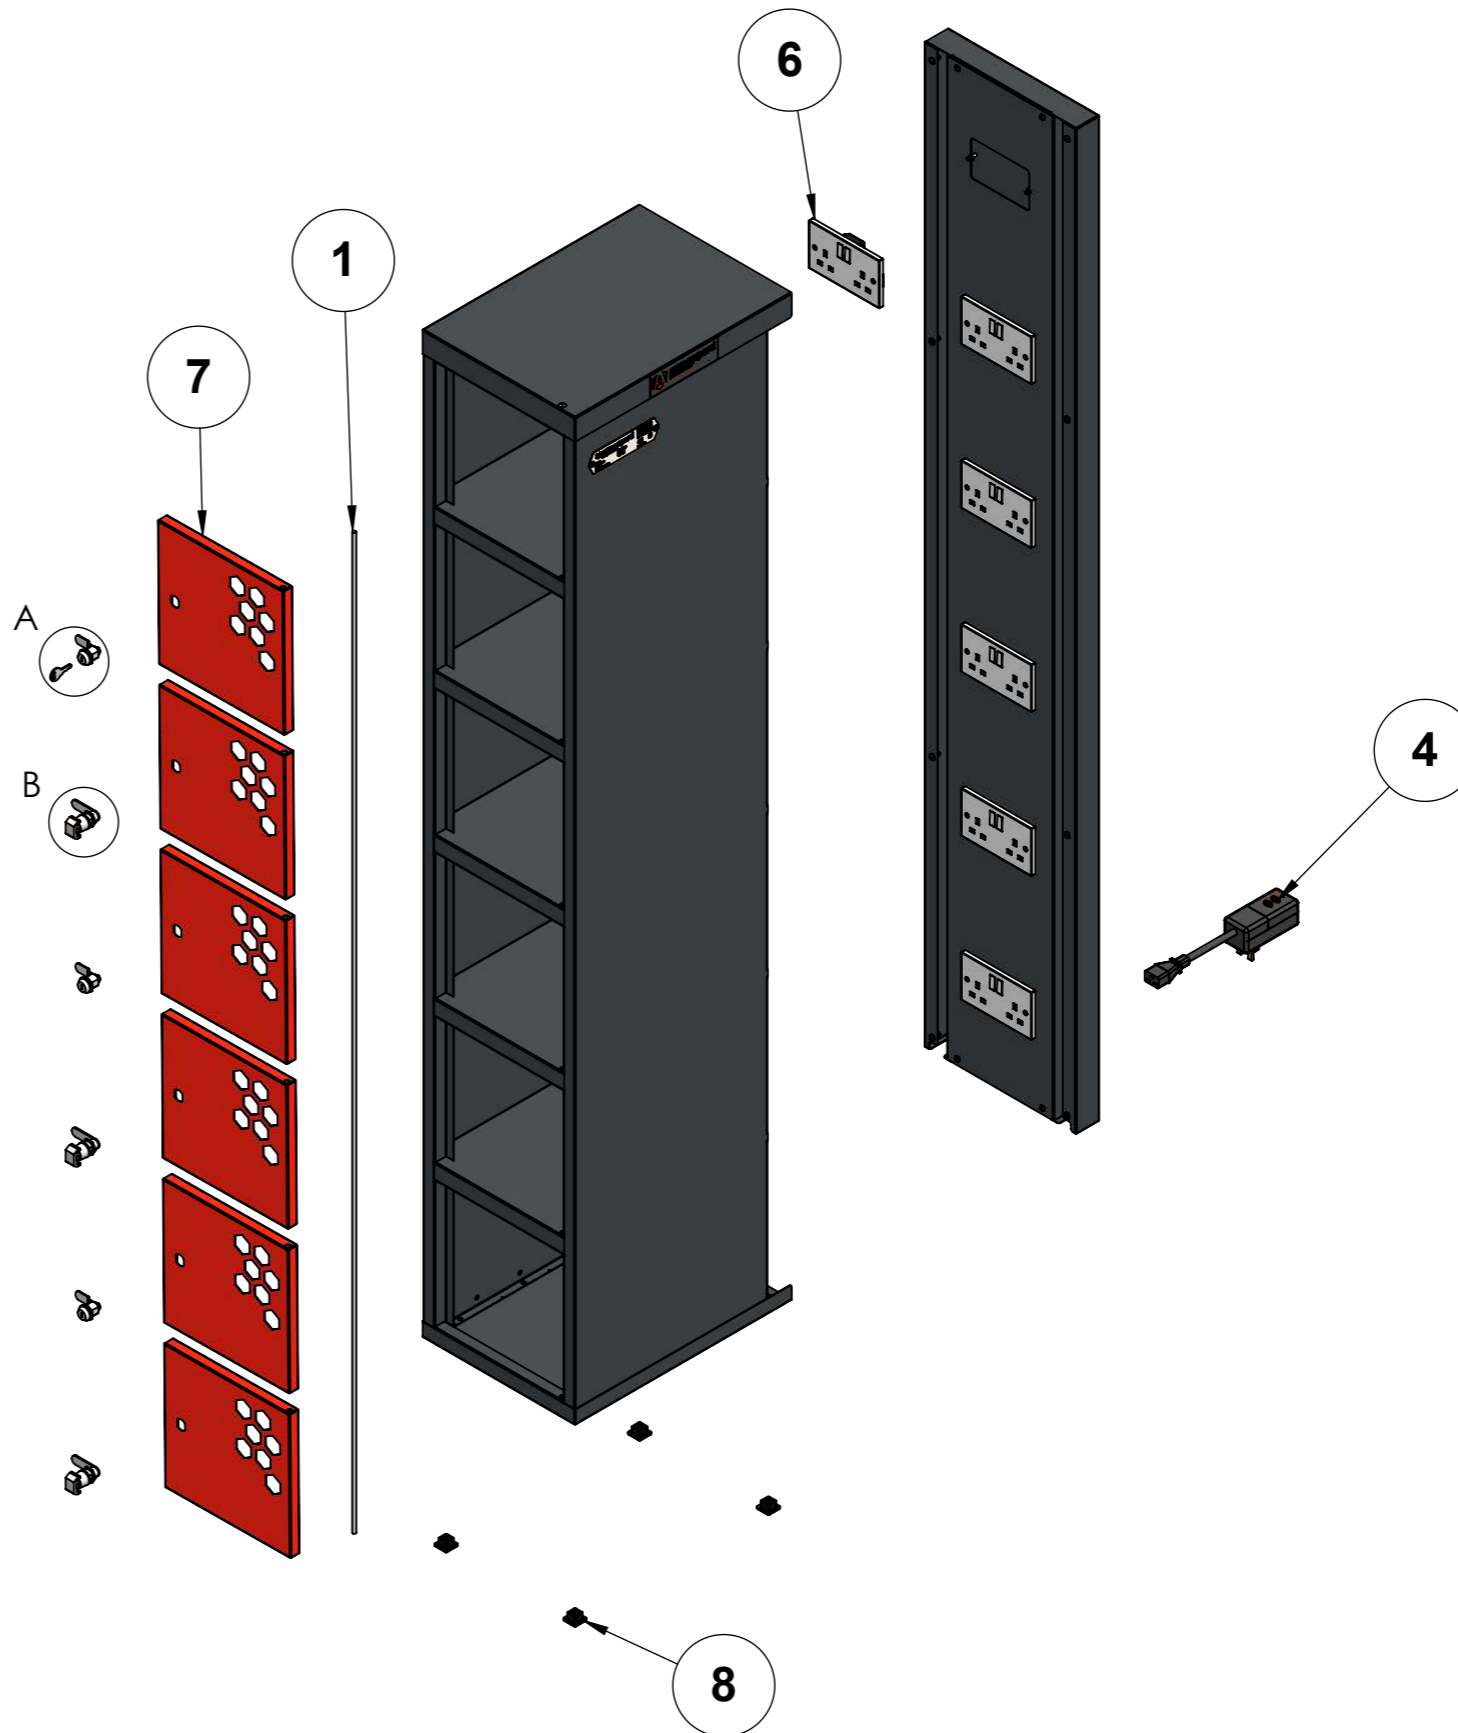

# SPARE PARTS GUIDE

PRODUCT NAME:  
**POWERSTATION - PWS6**

PRODUCT VERSION: P02  
WEIGHT: 45KG

NOTES:

LAST DATE SAVED:  
22/10/2024

THIS DRAWING MAY NOT BE COPIED, PUBLISHED OR TRANSMITTED TO A THIRD PARTY WITHOUT THE PRIOR WRITTEN CONSENT OF ARMORGARD LIMITED.

SPARE PARTS GUIDE

PRODUCT COLOUR:  
RAL7021 DARK GREY  
RAL3020 RED

LEAD TIMES MAY VARY – PLEASE ENQUIRE

**PAGE 1 of 2**

ITEM NO.	DESCRIPTION	PART #	REFERENCE IMAGE
1	POWERSTATION PWS-ROD HINGE ROD, SINGLE	PWS-ROD	
2	LOCK - SERIES CC LOCK FOR POWERSTATION, COMES WITH 2 KEYS.	LOCK-CAM	
3	LOCK - CAM LOCK, FOR PADLOCK	LOCK-PAD	
4	CABLE - 13A, 240V, TYPE G, RCD PROTECTED PLUG AND IEC 19 PLUG SUPPLY LEAD.	PLG-RCD-IEC	
5	KEY - SINGLE FOR POWERSTATION.	KEY-PWS	
6	SOCKET - PLASTIC 13A, 240V, TYPE G, 2 GANG DOUBLE POLE SWITCHED SOCKET, WHITE.	SOC-240-DOM-P	
7	POWERSTATION PWS-DP DOOR PANEL, SINGLE	PWS-DP	
8	FOOT - 25mm SINGLE END CAP.	CAP-25B	