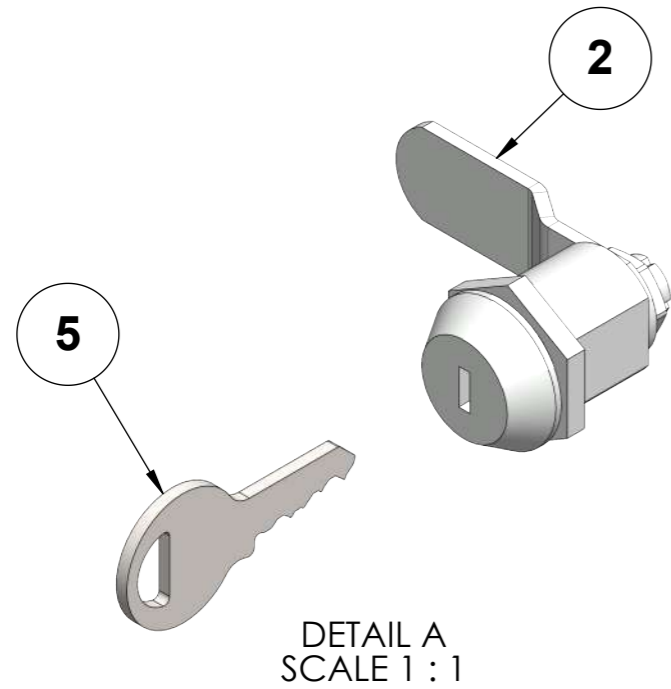

# SPARE PARTS GUIDE

PRODUCT NAME:  
**POWERSTATION - PWS6**

PRODUCT VERSION: P02  
WEIGHT: 45KG

NOTES:

LAST DATE SAVED:  
22/10/2024

THIS DRAWING MAY NOT BE COPIED, PUBLISHED OR TRANSMITTED TO A THIRD PARTY WITHOUT THE PRIOR WRITTEN CONSENT OF ARMORGARD LIMITED.

SPARE PARTS GUIDE

PRODUCT COLOUR:  
RAL7021 DARK GREY  
RAL3020 RED

LEAD TIMES MAY VARY – PLEASE ENQUIRE

**PAGE 1 of 2**

ITEM NO.	DESCRIPTION	PART #	REFERENCE IMAGE
1	POWERSTATION PWS-ROD HINGE ROD, SINGLE	PWS-ROD	
2	LOCK - SERIES CC LOCK FOR POWERSTATION, COMES WITH 2 KEYS.	LOCK-CAM	
3	LOCK - CAM LOCK, FOR PADLOCK	LOCK-PAD	
4	CABLE - 13A, 240V, TYPE G, RCD PROTECTED PLUG AND IEC 19 PLUG SUPPLY LEAD.	PLG-RCD-IEC	
5	KEY - SINGLE FOR POWERSTATION.	KEY-PWS	
6	SOCKET - PLASTIC 13A, 240V, TYPE G, 2 GANG DOUBLE POLE SWITCHED SOCKET, WHITE.	SOC-240-DOM-P	
7	POWERSTATION PWS-DP DOOR PANEL, SINGLE	PWS-DP	
8	FOOT - 25mm SINGLE END CAP.	CAP-25B	