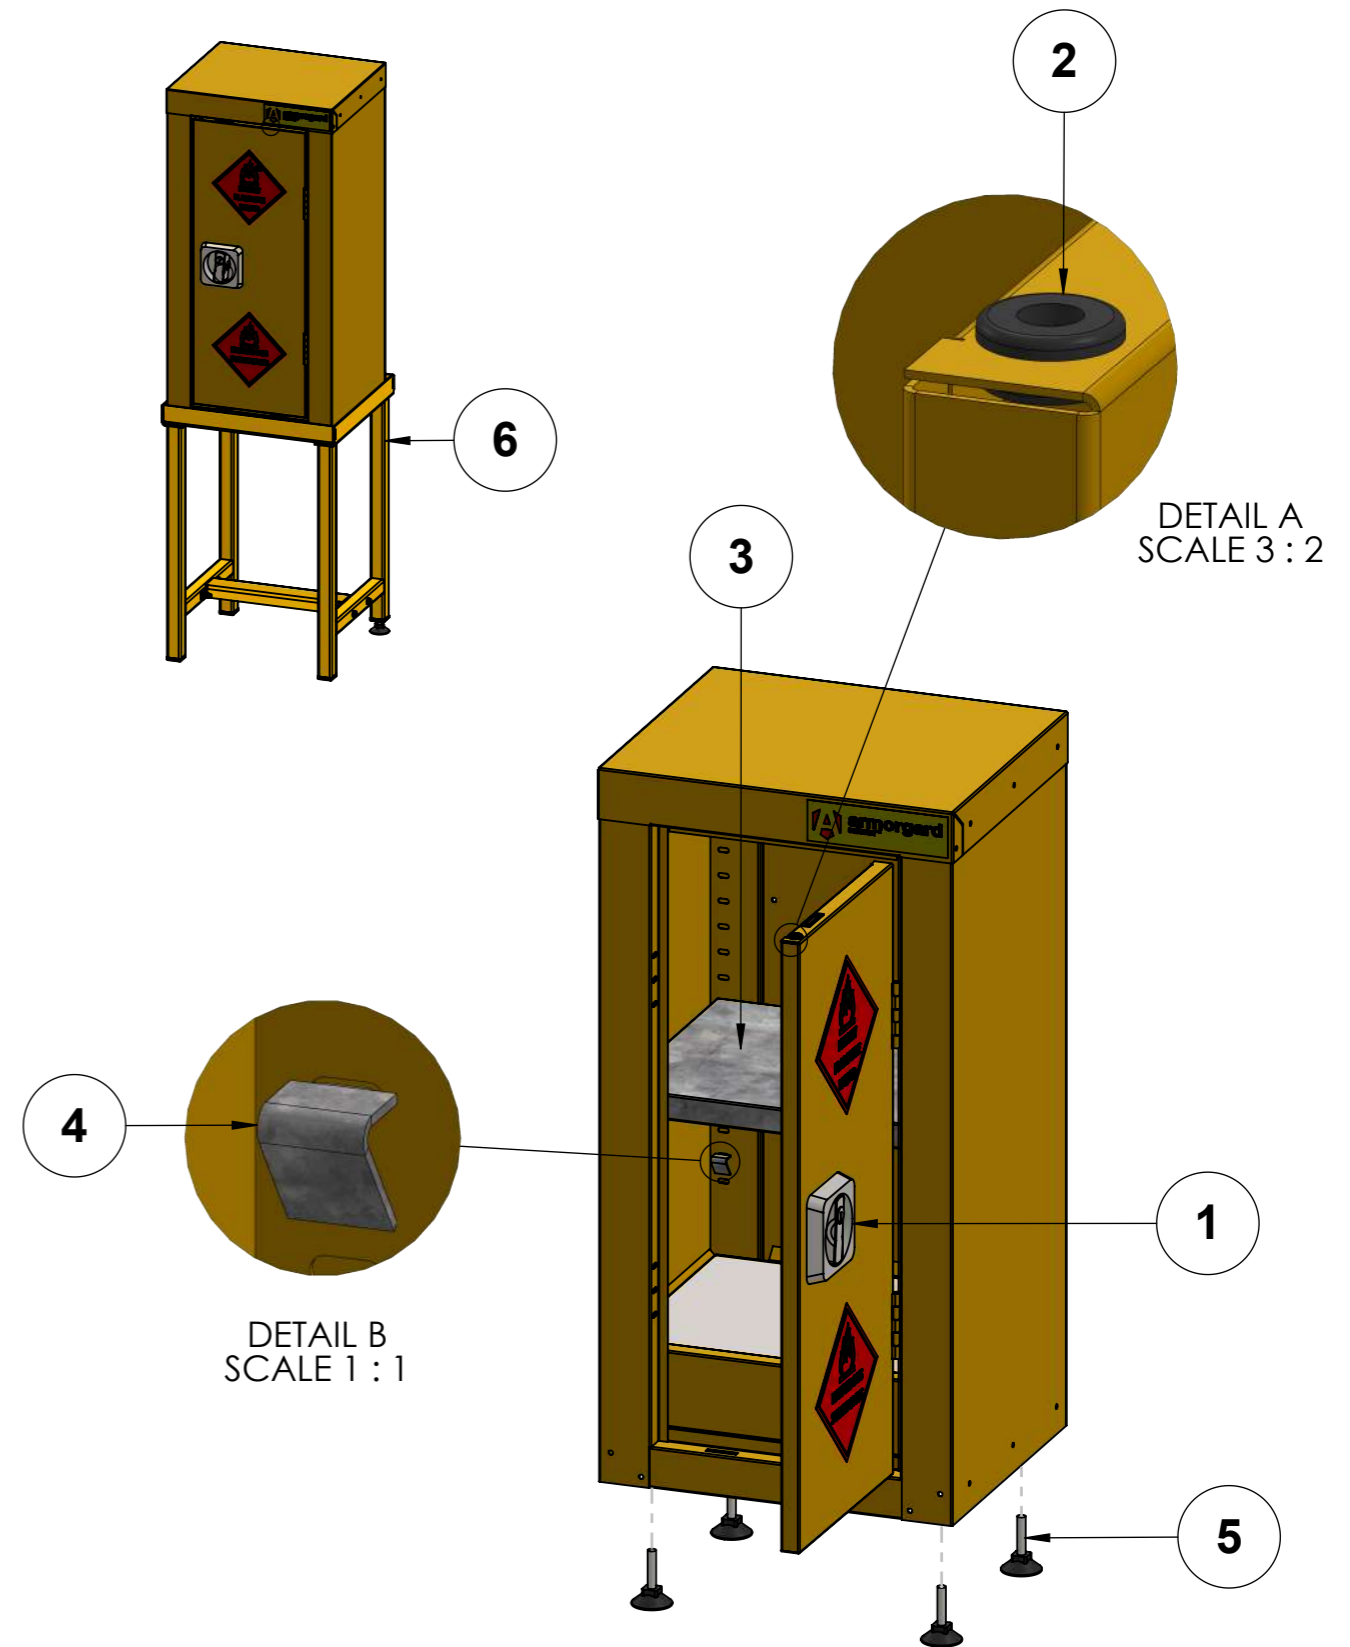

SPARE PARTS GUIDE

ITEM NO.	DESCRIPTION	PART #	REFERENCE IMAGE
1	LOCK- SINGLE LOCK FOR SAFESTOR (2023 ONWARDS), COMES WITH 2 KEYS, EXCLUDES LOCK RODS	LOCK-HFC	
2	PLUG - BLACK PLASTIC ACCESSORY FOR TOP-BOTTOM LOCKING BAR BRIDGE	HFC-PLG1	
3	SHELF - COMES WITH BRACKETS, FOR HFC2	SHE-HFC-A	
4	SHELF - BRACKET ONLY, FOR SAFESTOR RANGE	SHE-HFC-CLP	
5	SAFESTOR M8FT-1 ADJUSTABLE END FOOT M8X25MM	M8FT-1	
6	SAFESTOR HCS3 STAND, FOR HFC2, 366W X 360D X 537H	HCS3	
7	KEY - SINGLE, FOR SAFESTOR	KEY-HFC	

PRODUCT NAME:
SAFESTOR - HFC2

PRODUCT VERSION:
P01

WEIGHT:
64KG

NOTES:

LAST DATE SAVED:

18/11/2024

THIS DRAWING MAY NOT BE COPIED, PUBLISHED OR TRANSMITTED TO A THIRD PARTY WITHOUT THE PRIOR WRITTEN CONSENT OF ARMORGARD LIMITED.

SPARE PARTS GUIDE

PRODUCT COLOUR:
RAL1023 YELLOW

LEAD TIMES MAY VARY – PLEASE ENQUIRE

PAGE 1 of 1