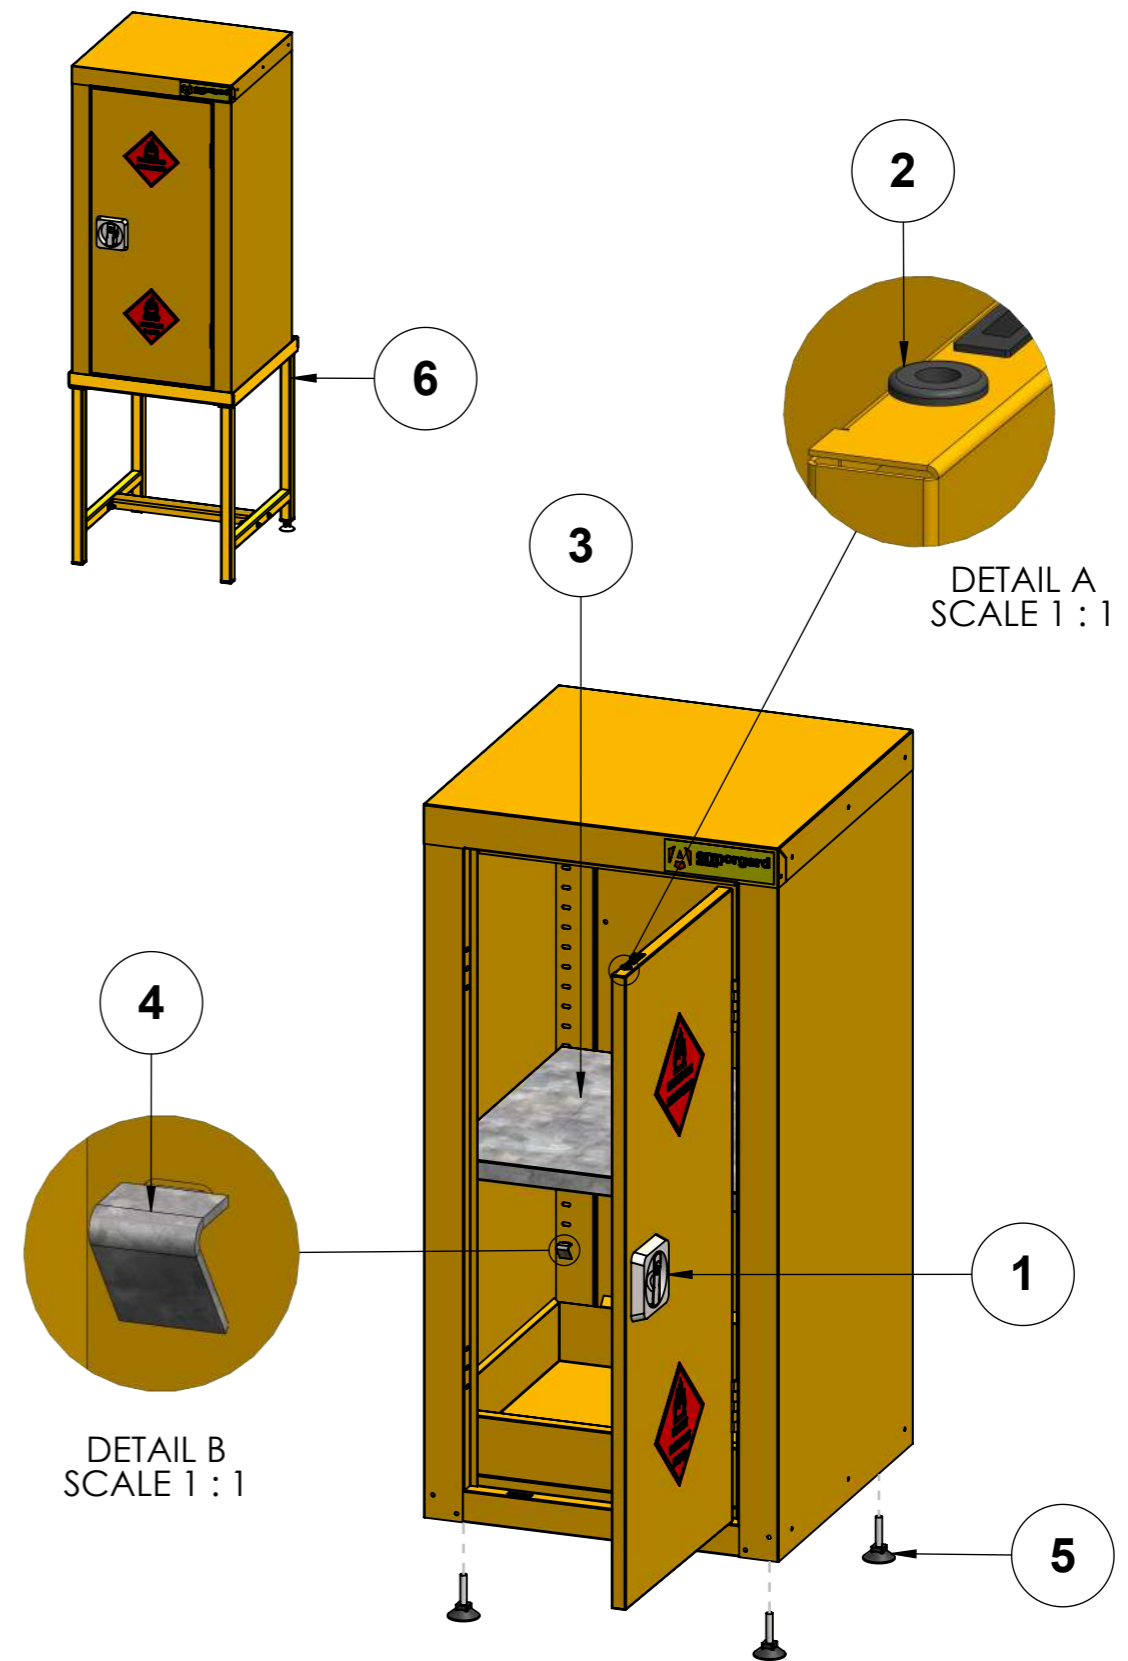

SPARE PARTS GUIDE

ITEM NO.	DESCRIPTION	PART #	REFERENCE IMAGE
1	LOCK - SINGLE LOCK FOR SAFESTOR (2023 ONWARDS), COMES WITH 2 KEYS, EXCLUDES LOCK RODS	LOCK-HFC	
2	PLUG - BLACK PLASTIC ACCESSORY FOR TOP-BOTTOM LOCKING BAR BRIDGE	HFC-PLG1	
3	SHELF - COMES WITH BRACKETS, FOR HFC4	SHE-HFC-B	
4	SHELF - BRACKET ONLY, FOR SAFESTOR RANGE	SHE-HFC-CLP	
5	SAFESTOR M8FT-1 ADJUSTABLE END FOOT M8X25MM	M8FT-1	
6	SAFESTOR HCS1 STAND, FOR HFC4, 466W X 487D X 537H	HCS1	
7	KEY - SINGLE, FOR SAFESTOR	KEY-HFC	

PRODUCT NAME:
SAFESTOR - HFC4

PRODUCT VERSION:
P01

WEIGHT:
22kg

NOTES:

LAST DATE SAVED:

18/11/2024

THIS DRAWING MAY NOT BE COPIED, PUBLISHED OR TRANSMITTED TO A THIRD PARTY WITHOUT THE PRIOR WRITTEN CONSENT OF ARMORGARD LIMITED.

SPARE PARTS GUIDE

PRODUCT COLOUR:
RAL1023 YELLOW

LEAD TIMES MAY VARY – PLEASE ENQUIRE

PAGE 1 of 1