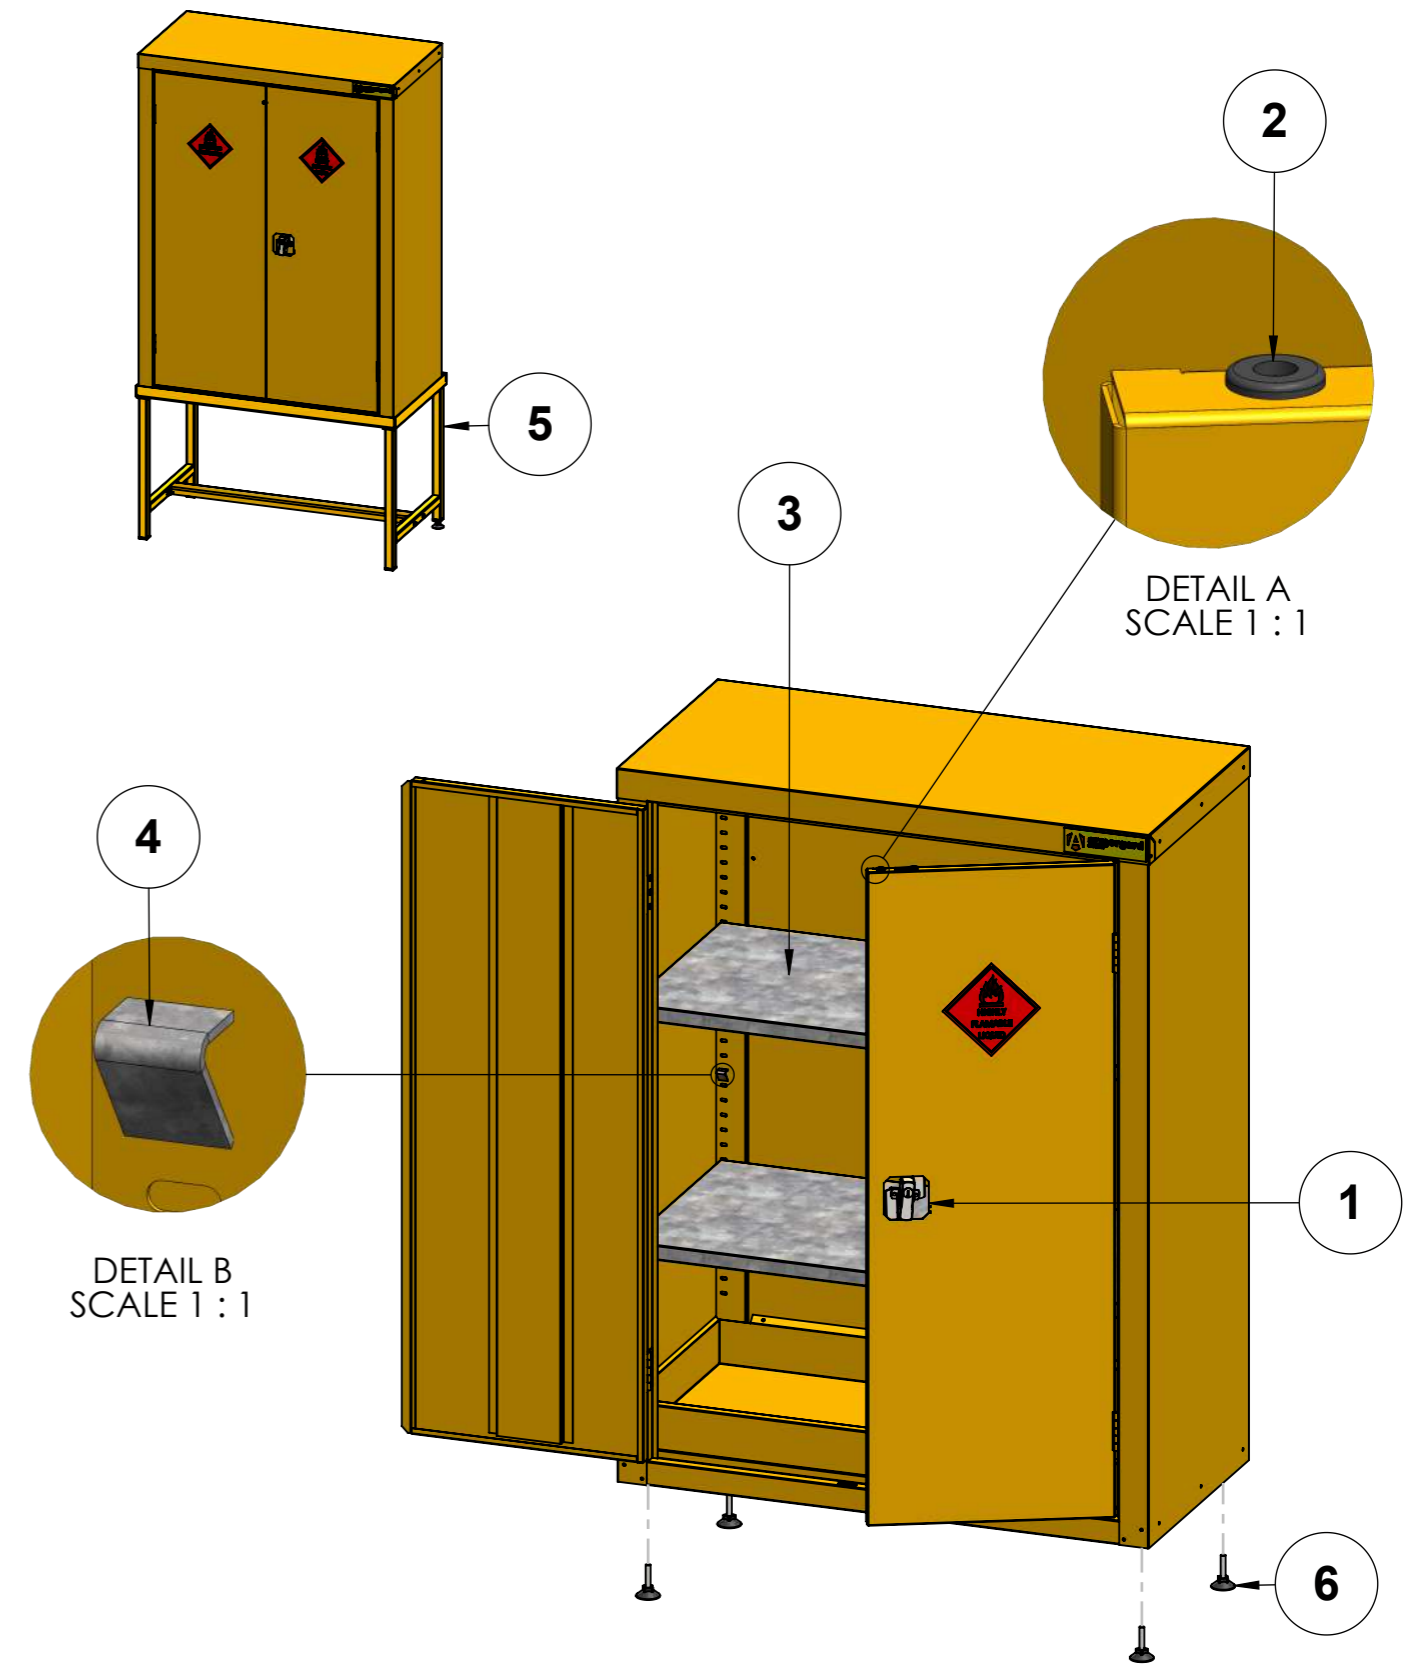

# SPARE PARTS GUIDE

ITEM NO.	DESCRIPTION	PART #	REFERENCE IMAGE
1	LOCK - SINGLE LOCK FOR SAFESTOR (2023 ONWARDS), COMES WITH 2 KEYS, EXCLUDES LOCK RODS	LOCK-HFC	
2	PLUG - BLACK PLASTIC ACCESSORY FOR TOP-BOTTOM LOCKING BAR BRIDGE	HFC-PLG1	
3	SHELF - COMES WITH BRACKETS, FOR HFC1, HFC3, HFC5, HFC7, HMC1, HMC2	SHE-HFC-C	
4	SHELF - BRACKET ONLY, FOR SAFESTOR RANGE	SHE-HFC-CLP	
5	SAFESTOR HFC2 STAND, FOR HFC1, HFC3, HFC5, 916W X 487D X 537H	HCS2	
6	SAFESTOR M8FT-1 ADJUSTABLE END FOOT M8X25MM	M8FT-1	
7	KEY - SINGLE, FOR SAFESTOR	KEY-HFC	

PRODUCT NAME:  
**SAFESTOR - HFC5**

PRODUCT VERSION:  
P01

WEIGHT:  
44KG

NOTES:

LAST DATE SAVED:

18/11/2024

THIS DRAWING MAY NOT BE COPIED, PUBLISHED OR TRANSMITTED TO A THIRD PARTY WITHOUT THE PRIOR WRITTEN CONSENT OF ARMORGARD LIMITED.

SPARE PARTS GUIDE

PRODUCT COLOUR:  
RAL1023 YELLOW

LEAD TIMES MAY VARY – PLEASE ENQUIRE

**PAGE 1 of 1**