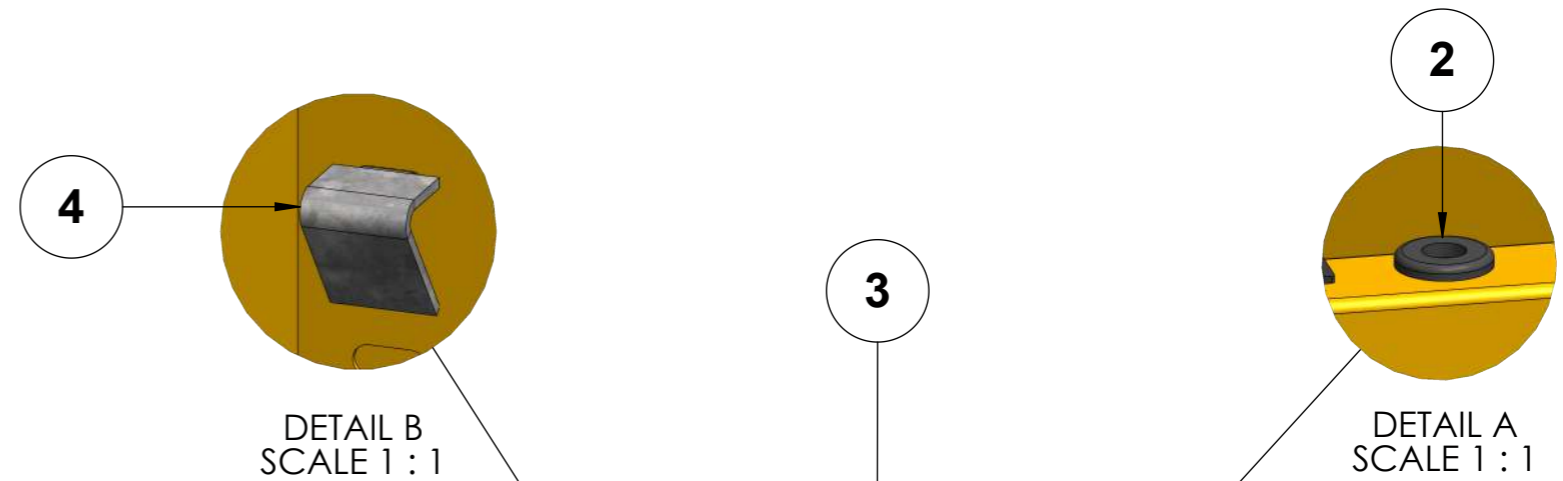

# SPARE PARTS GUIDE

ITEM NO.	DESCRIPTION	PART #	REFERENCE IMAGE
1	LOCK - SINGLE LOCK FOR SAFESTOR (2023 ONWARDS), COMES WITH 2 KEYS, EXCLUDES LOCK RODS	LOCK-HFC	
2	PLUG - BLACK PLASTIC ACCESSORY FOR TOP-BOTTOM LOCKING BAR BRIDGE	HFC-PLG1	
3	SHELF - COMES WITH BRACKETS, FOR HFC6	SHE-HFC-D	
4	SHELF - BRACKET ONLY, FOR SAFESTOR RANGE	SHE-HFC-CLP	
5	SAFESTOR M8FT-1 ADJUSTABLE END FOOT M8X25MM	M8FT-1	
6	KEY - SINGLE, FOR SAFESTOR	KEY-HFC	

PRODUCT NAME:  
**SAFESTOR - HFC6**

PRODUCT VERSION:  
P01

WEIGHT:  
74kg

NOTES:

LAST DATE SAVED:

18/11/2024

THIS DRAWING MAY NOT BE COPIED, PUBLISHED OR TRANSMITTED TO A THIRD PARTY WITHOUT THE PRIOR WRITTEN CONSENT OF ARMORGARD LIMITED.

SPARE PARTS GUIDE

PRODUCT COLOUR:  
RAL1023 YELLOW

LEAD TIMES MAY VARY – PLEASE ENQUIRE

**PAGE 1 of 1**