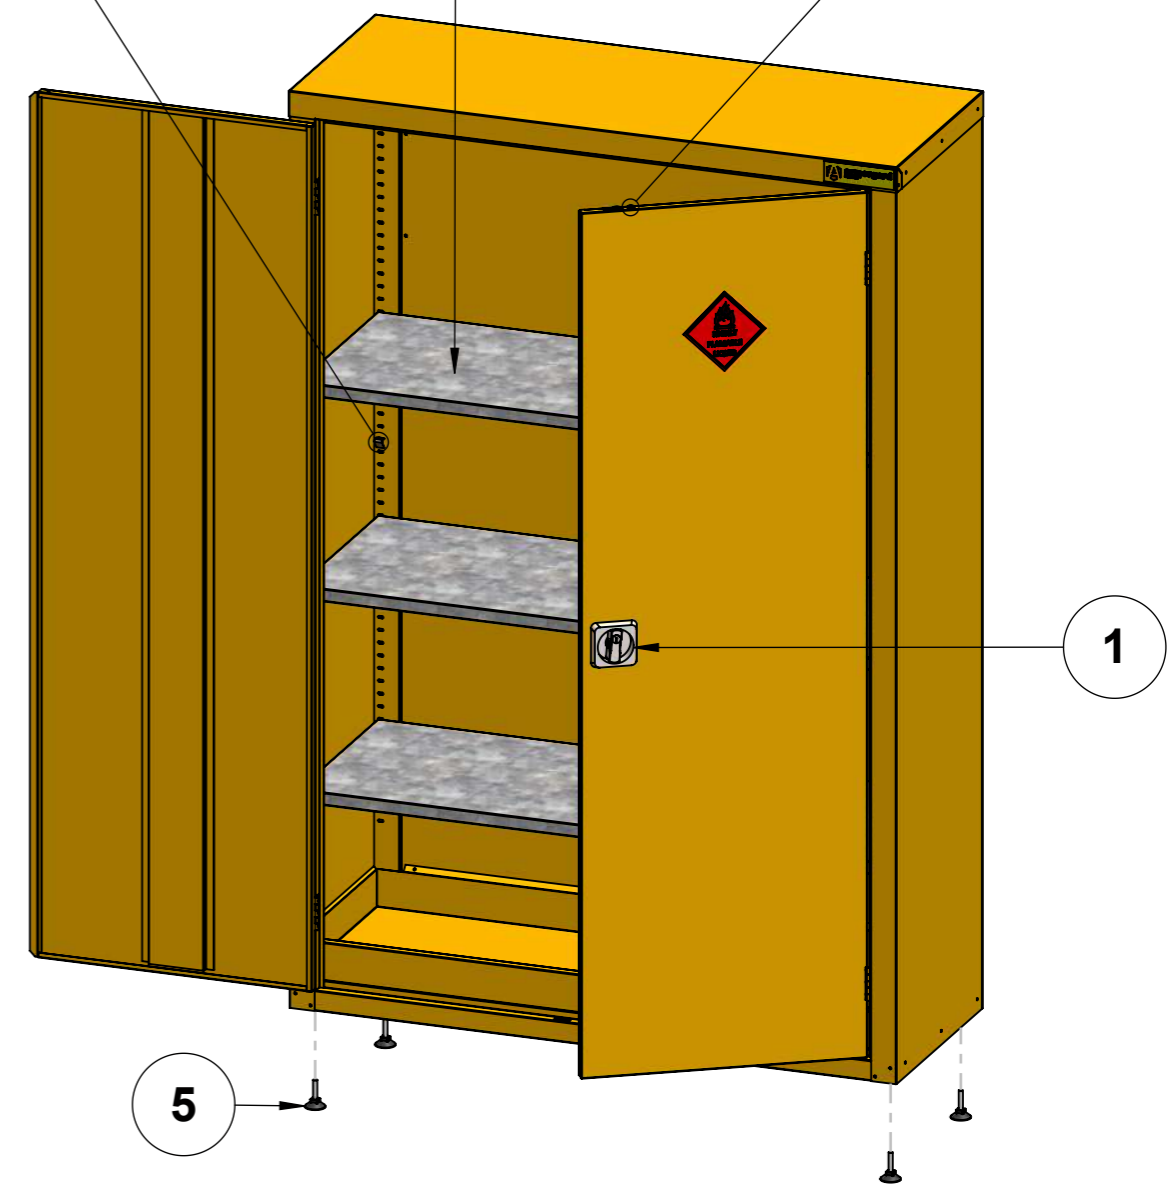

# SPARE PARTS GUIDE

ITEM NO.	DESCRIPTION	PART #	REFERENCE IMAGE
1	LOCK - SINGLE LOCK FOR SAFESTOR (2023 ONWARDS), COMES WITH 2 KEYS, EXCLUDES LOCK RODS	LOCK-HFC	
2	PLUG - BLACK PLASTIC ACCESSORY FOR TOP-BOTTOM LOCKING BAR BRIDGE	HFC-PLG1	
3	SHELF - COMES WITH BRACKETS, FOR HFC6	SHE-HFC-D	
4	SHELF - BRACKET ONLY, FOR SAFESTOR RANGE	SHE-HFC-CLP	
5	SAFESTOR M8FT-1 ADJUSTABLE END FOOT M8X25MM	M8FT-1	
6	KEY - SINGLE, FOR SAFESTOR	KEY-HFC	

PRODUCT NAME:  
**SAFESTOR - HFC6**

PRODUCT VERSION:  
P01

WEIGHT:  
74kg

NOTES:

LAST DATE SAVED:

18/11/2024

THIS DRAWING MAY NOT BE COPIED, PUBLISHED OR TRANSMITTED TO A THIRD PARTY WITHOUT THE PRIOR WRITTEN CONSENT OF ARMORGARD LIMITED.

SPARE PARTS GUIDE

PRODUCT COLOUR:  
RAL1023 YELLOW

LEAD TIMES MAY VARY – PLEASE ENQUIRE

**PAGE 1 of 1**