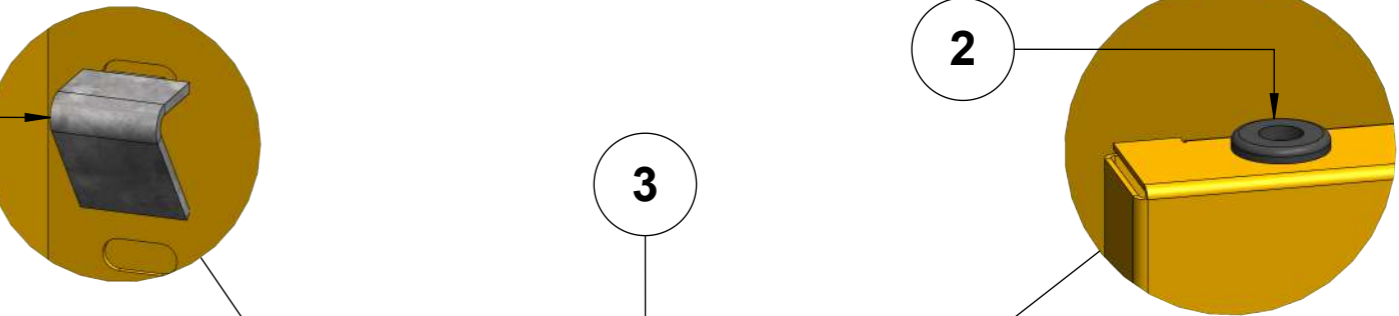

SPARE PARTS GUIDE

DETAIL B
SCALE 1 : 1

DETAIL A
SCALE 1 : 1

ITEM NO.	DESCRIPTION	PART #	REFERENCE IMAGE
1	LOCK - SINGLE LOCK FOR SAFESTOR (2023 ONWARDS), COMES WITH 2 KEYS, EXCLUDES LOCK RODS	LOCK-HFC	
2	PLUG - BLACK PLASTIC ACCESSORY FOR TOP-BOTTOM LOCKING BAR BRIDGE	HFC-PLG1	
3	SHELF - COMES WITH BRACKETS, FOR HFC1, HFC3, HFC5, HFC7, HMC1, HMC2	SHE-HFC-C	
4	SHE - BRACKETS ONLY, FOR SAFESTOR RANGE	SHE-HFC-CLP	
5	KEY - SINGLE, FOR SAFESTOR	KEY-HFC	
6	SAFESTOR M8FT-1 ADJUSTABLE END FOOT M8X25MM	M8FT-1	

PRODUCT NAME:
SAFESTOR - HFC7

PRODUCT VERSION:
P01

WEIGHT:
60kg

NOTES:

LAST DATE SAVED:

18/11/2024

THIS DRAWING MAY NOT BE COPIED, PUBLISHED OR TRANSMITTED TO A THIRD PARTY WITHOUT THE PRIOR WRITTEN CONSENT OF ARMORGARD LIMITED.

SPARE PARTS GUIDE

PRODUCT COLOUR:
RAL1023 YELLOW

LEAD TIMES MAY VARY – PLEASE ENQUIRE