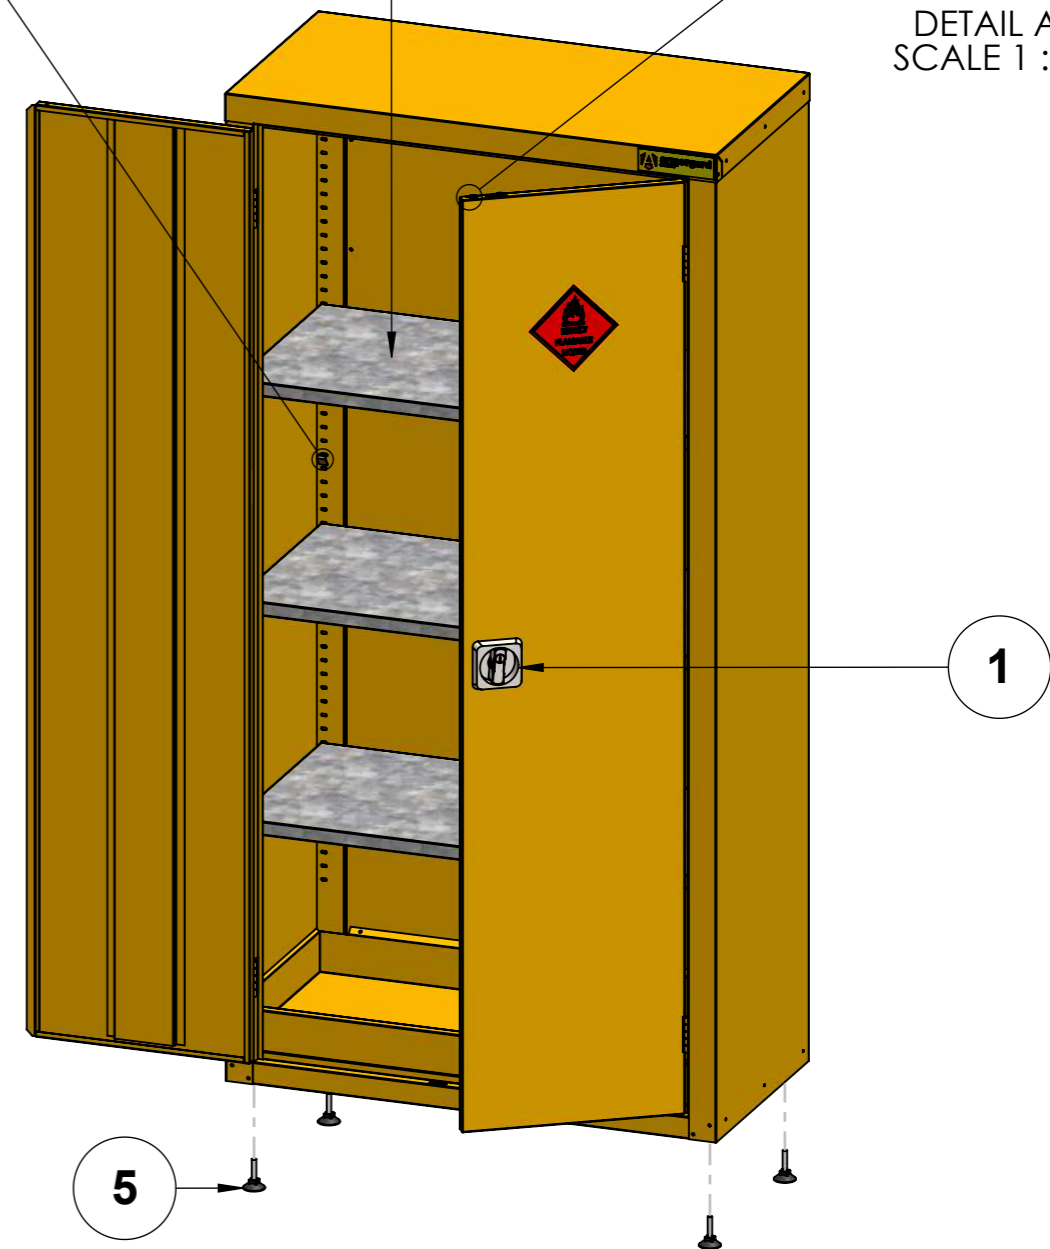

SPARE PARTS GUIDE

DETAIL B
SCALE 1 : 1

DETAIL A
SCALE 1 : 1

ITEM NO.	DESCRIPTION	PART #	REFERENCE IMAGE
1	LOCK - SINGLE LOCK FOR SAFESTOR (2023 ONWARDS), COMES WITH 2 KEYS, EXCLUDES LOCK RODS	LOCK-HFC	
2	PLUG - BLACK PLASTIC ACCESSORY FOR TOP-BOTTOM LOCKING BAR BRIDGE	HFC-PLG1	
3	SHELF - COMES WITH BRACKETS, FOR HFC1, HFC3, HFC5, HFC7, HMC1, HMC2	SHE-HFC-C	
4	SHE - BRACKETS ONLY, FOR SAFESTOR RANGE	SHE-HFC-CLP	
5	KEY - SINGLE, FOR SAFESTOR	KEY-HFC	
6	SAFESTOR M8FT-1 ADJUSTABLE END FOOT M8X25MM	M8FT-1	

PRODUCT NAME:
SAFESTOR - HFC7

PRODUCT VERSION:
P01

WEIGHT:
60kg

NOTES:

LAST DATE SAVED:

18/11/2024

THIS DRAWING MAY NOT BE COPIED, PUBLISHED OR TRANSMITTED TO A THIRD PARTY WITHOUT THE PRIOR WRITTEN CONSENT OF ARMORGARD LIMITED.

SPARE PARTS GUIDE

PRODUCT COLOUR:
RAL1023 YELLOW

LEAD TIMES MAY VARY – PLEASE ENQUIRE