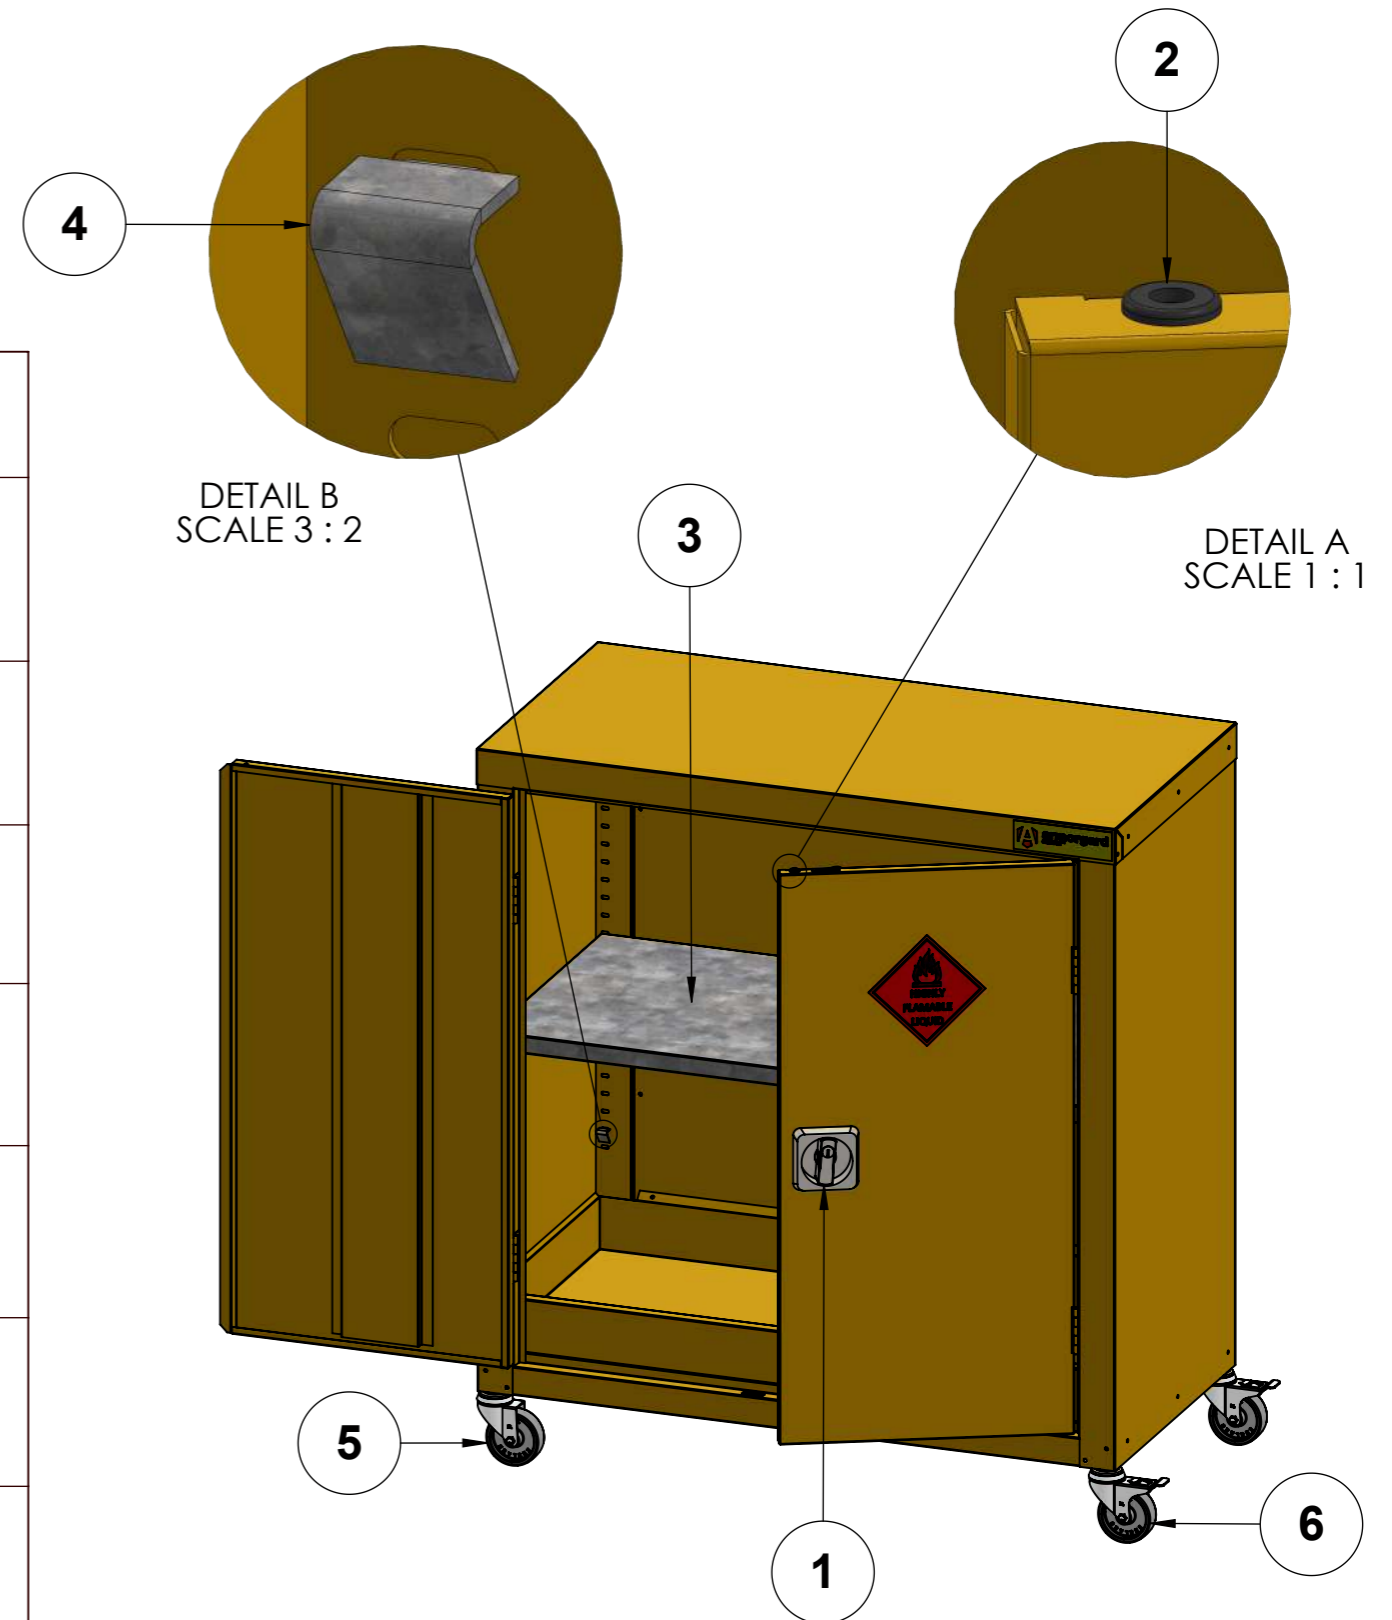

# SPARE PARTS GUIDE

ITEM NO.	DESCRIPTION	PART #	REFERENCE IMAGE
1	LOCK - SINGLE LOCK FOR SAFESTOR (2023 ONWARDS), COMES WITH 2 KEYS, EXCLUDES LOCK RODS	LOCK-HFC	
2	PLUG - BLACK PLASTIC ACCESSORY FOR TOP-BOTTOM LOCKING BAR BRIDGE	HFC-PLG1	
3	SHELF - COMES WITH BRACKETS, FOR HFC1, HFC3, HFC5, HFC7, HMC1, HMC2	SHE-HFC-C	
4	SHELF - BRACKET ONLY, FOR SAFESTOR RANGE	SHE-HFC-CLP	
5	CASTOR - 75MM PLAIN SWIVEL, M10 BOLT HOLE, 70KG CAPACITY	CAS75-SS-SW	
6	CASTOR - 75MM PLAIN SWIVEL BRAKED, M10 BOLT HOLE, 70KG CAPACITY	CAS75-SS-SWB	
7	KEY - SINGLE, FOR SAFESTOR	KEY-HFC	

PRODUCT NAME:  
**SAFESTOR - HMC2**

PRODUCT VERSION:  
P01

WEIGHT:  
38kg

NOTES:

LAST DATE SAVED:

18/11/2024

THIS DRAWING MAY NOT BE COPIED, PUBLISHED OR TRANSMITTED TO A THIRD PARTY WITHOUT THE PRIOR WRITTEN CONSENT OF ARMORGARD LIMITED.

SPARE PARTS GUIDE

PRODUCT COLOUR:  
RAL1023 YELLOW

LEAD TIMES MAY VARY – PLEASE ENQUIRE

**PAGE 1 of 1**