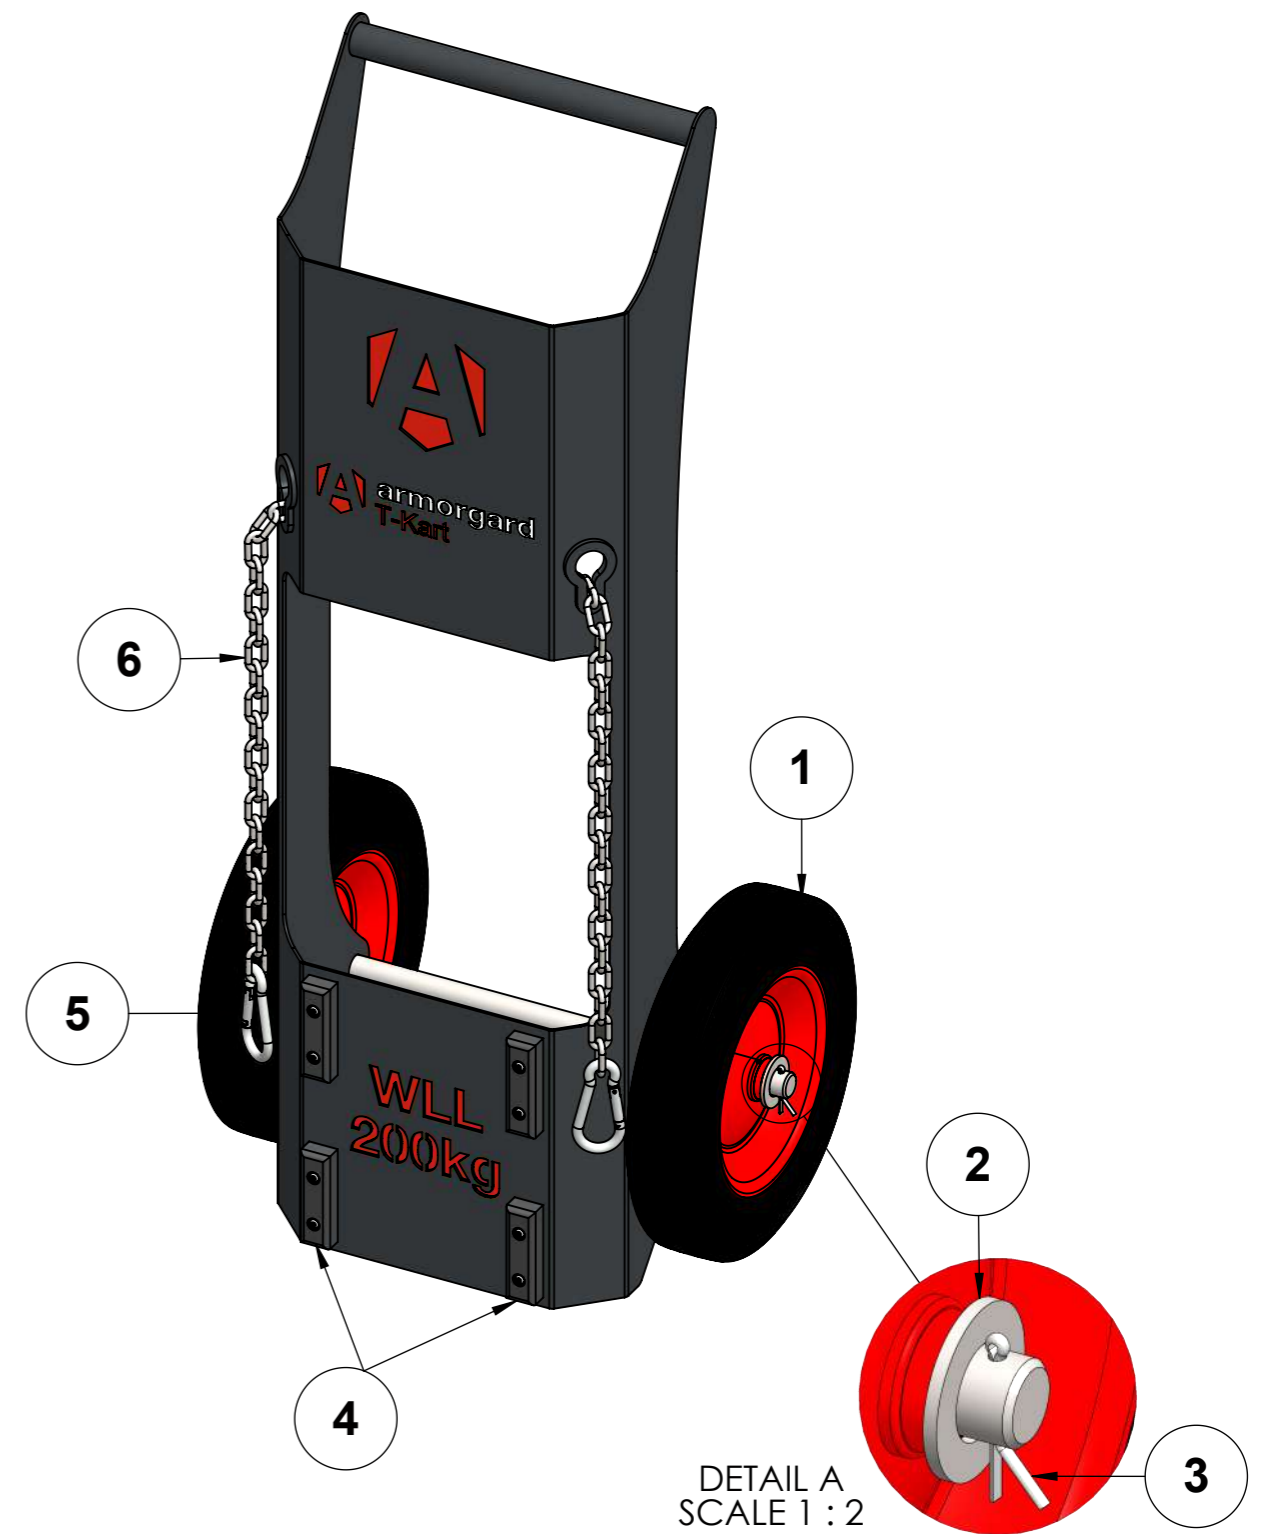

SPARE PARTS GUIDE

ITEM NO.	DESCRIPTION	PART #	REFERENCE IMAGE
1	WHEEL - 350MM BLACK RUBBER ON RED STEEL, 300KG CAPACITY	WHL350	
2	WASHER - FLAT M27, BZP STEEL	WAS-M27-F	
3	SPLIT PIN - 5X50MM, BZP STEEL	PIN-SP-50	
4	SOLID RUBBER BLOCK 1000W X 20D X 30H	RBX-1	
5	CARABINE HOOK - M10 BZP STEEL	CRB-HK-M10	
6	CHAIN - STAINLESS STEEL, 6MM A2, DIN763	CHN-6-2000	

PRODUCT NAME:

T-KART - TK1

PRODUCT VERSION:

P01

WEIGHT:

32kg

NOTES:

LAST DATE SAVED:

23/09/2024

THIS DRAWING MAY NOT BE COPIED, PUBLISHED OR TRANSMITTED TO A THIRD PARTY WITHOUT THE PRIOR WRITTEN CONSENT OF ARMORGARD LIMITED.

SPARE PARTS GUIDE

PRODUCT COLOUR:

RAL7021 DARK GREY

LEAD TIMES MAY VARY – PLEASE ENQUIRE