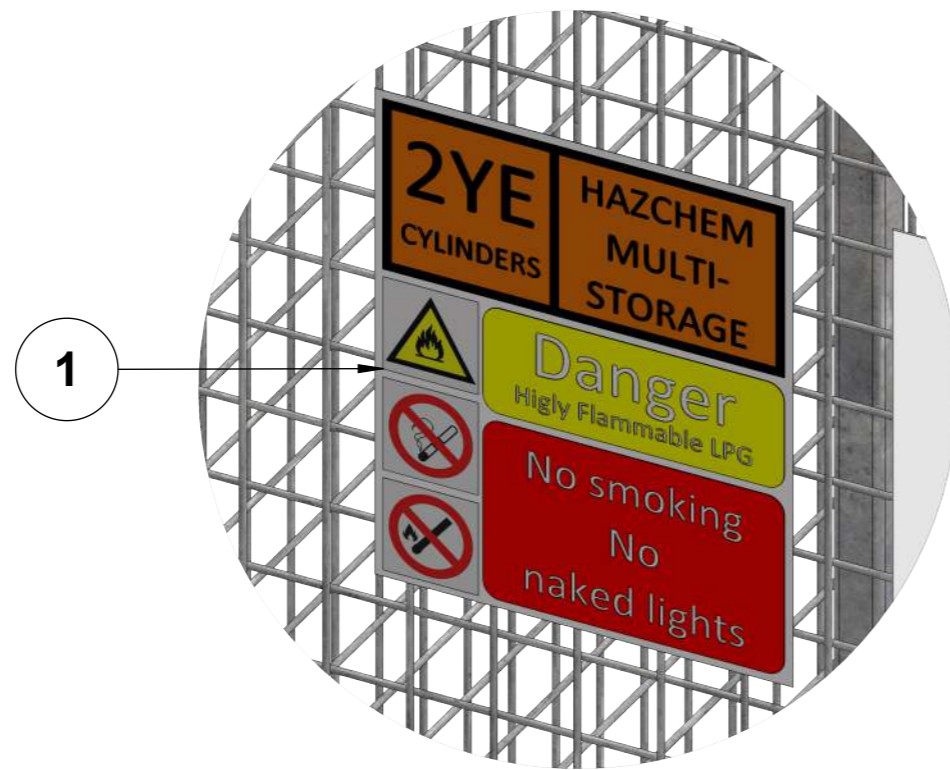

SPARE PARTS GUIDE

DETAIL A
SCALE 1 : 4

ITEM NO.	DESCRIPTION	PART #	REFERENCE IMAGE
1	SIGN - HAZARDOUS GOODS CORREX SAFETY SIGN	SIGN-HAZ-SAFE	

PRODUCT NAME:
TUFFCAGE - TC1.2

PRODUCT VERSION: T02
WEIGHT: 136KG

NOTES:

LAST DATE SAVED:
08/10/2024

THIS DRAWING MAY NOT BE COPIED, PUBLISHED OR TRANSMITTED TO A THIRD PARTY WITHOUT THE PRIOR WRITTEN CONSENT OF ARMORGARD LIMITED.

SPARE PARTS GUIDE

PRODUCT COLOUR:
GALVANIZED