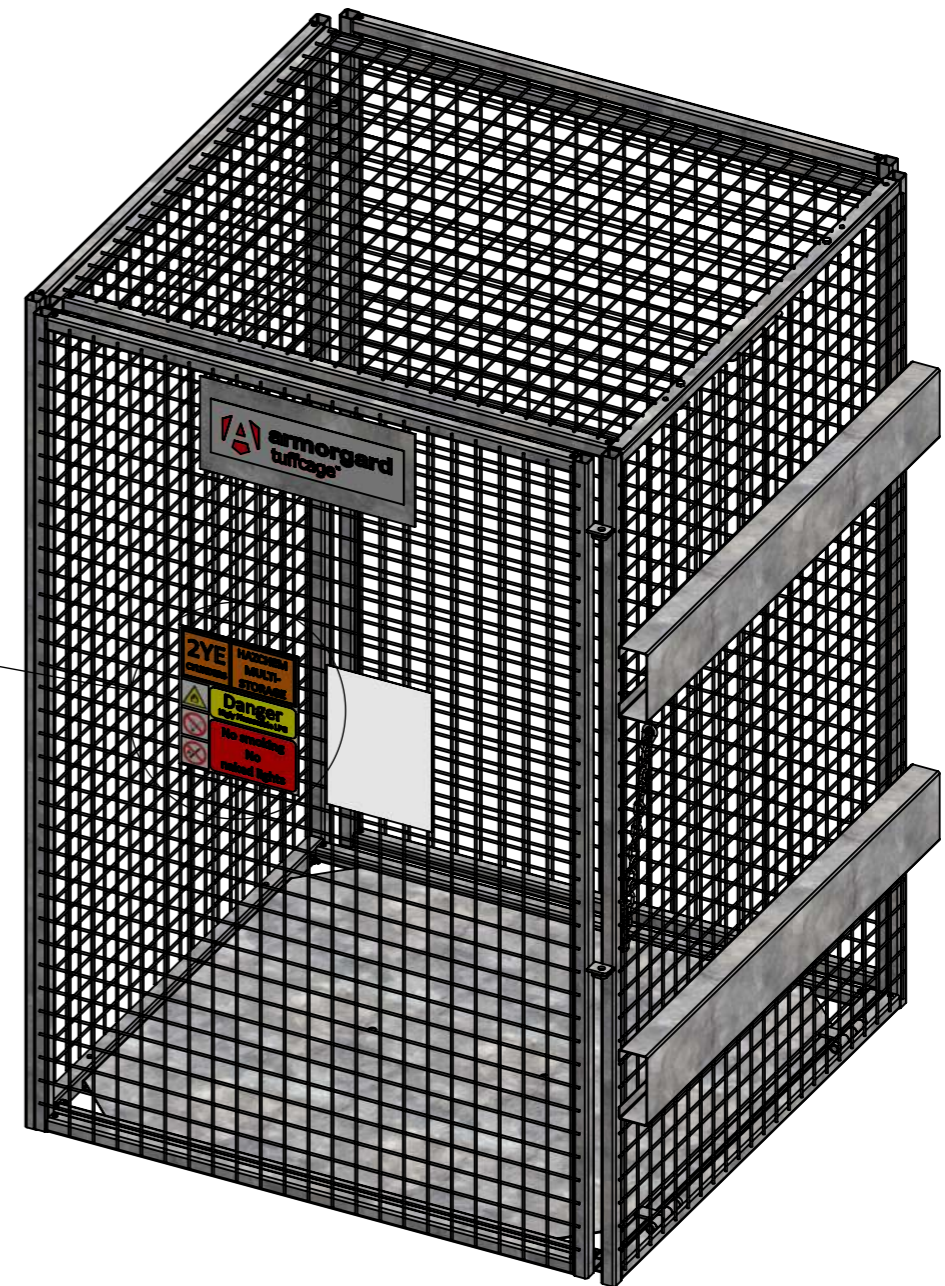

SPARE PARTS GUIDE

DETAIL A
SCALE 1 : 4

ITEM NO.	DESCRIPTION	PART #	REFERENCE IMAGE
1	SIGN - HAZARDOUS GOODS CORREX SAFETY SIGN	SIGN-HAZ-SAFE	

PRODUCT NAME:
TUFFCAGE - TC1.2

PRODUCT VERSION: T02
WEIGHT: 136KG

NOTES:

LAST DATE SAVED:
08/10/2024

THIS DRAWING MAY NOT BE COPIED, PUBLISHED OR TRANSMITTED TO A THIRD PARTY WITHOUT THE PRIOR WRITTEN CONSENT OF ARMORGARD LIMITED.

SPARE PARTS GUIDE

PRODUCT COLOUR:
GALVANIZED