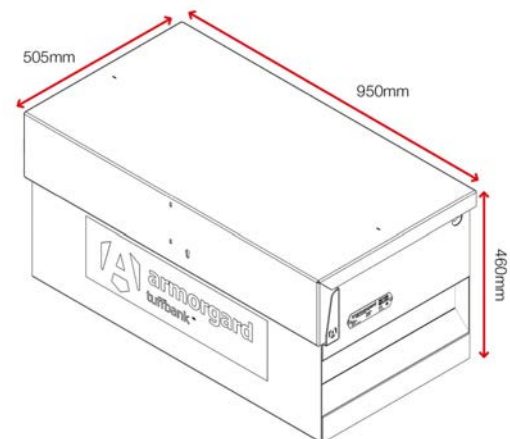

## Specifications

Weight	48kg
Colour	Black grey: RAL 7021
Suitable for	Vehicle
Finished coating	Powder coated
Material & thickness	2mm and 5mm steel
Quantity of keys	2 keys
Suitable for vehicle mounting	Yes
How are castors fitted?	Not applicable
Other sizes available	7 other sizes
Qty of shelves as standard	No

## Dimensions - External dimensions includes protrusions