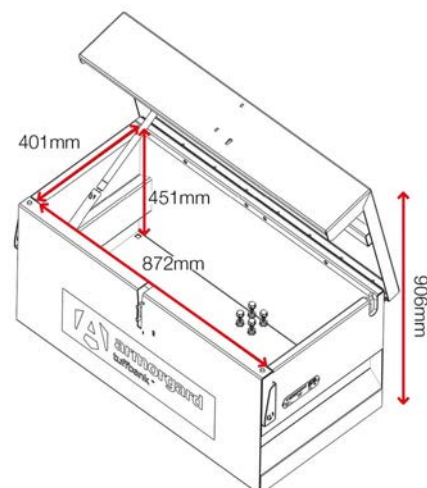

## Specifications

Weight	48kg
Colour	Black grey: RAL 7021
Suitable for	Vehicle
Finished coating	Powder coated
Material & thickness	2mm and 5mm steel
Quantity of keys	2 keys
Suitable for vehicle mounting	Yes
How are castors fitted?	Not applicable
Other sizes available	7 other sizes
Qty of shelves as standard	No

## Dimensions - External dimensions includes protrusions